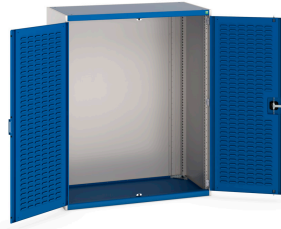

40022018. - cubio cupboard

Short Description

cubio cupboard with louvre doors
WxDxH: 1300x650x1600mm

Product Images

Additional Information

Door type	Louvre
Width	1300
Depth	650
Height	1600
Customs tariff number	94032080
Product material	Sheet steel
Product surface	Powder coated

Product Options

Colour:	Anthracite grey
	Light grey / Anthracite grey
	Light grey / Gentian blue
	Light grey / Light grey
	Light grey / Crimson red