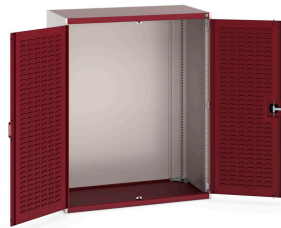

40022018. - cubio cupboard

Short Description

cubio cupboard with louvre doors
WxDxH: 1300x650x1600mm

Product Images

Additional Information

Door type	Louvre
Width	1300
Depth	650
Height	1600
Customs tariff number	94032080
Product material	Sheet steel
Product surface	Powder coated

Product Options

Colour:	Anthracite grey
	Light grey / Anthracite grey
	Light grey / Gentian blue
	Light grey / Light grey
	Light grey / Crimson red