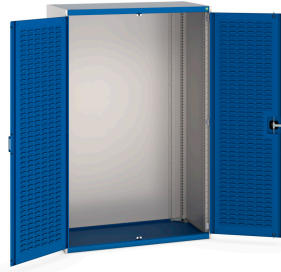

40022020. - cubio cupboard

Short Description

cubio cupboard with louvre doors
WxDxH: 1300x650x2000mm

Product Images

Additional Information

Door type	Louvre
Door height 1	1900 mm
Width	1300
Depth	650
Height	2000
Customs tariff number	94032080
Product material	Sheet steel
Product surface	Powder coated

Product Options

Colour:	Anthracite grey / Anthracite grey
	Light grey / Anthracite grey
	Light grey / Gentian blue
	Light grey / Light grey
	Light grey / Crimson red