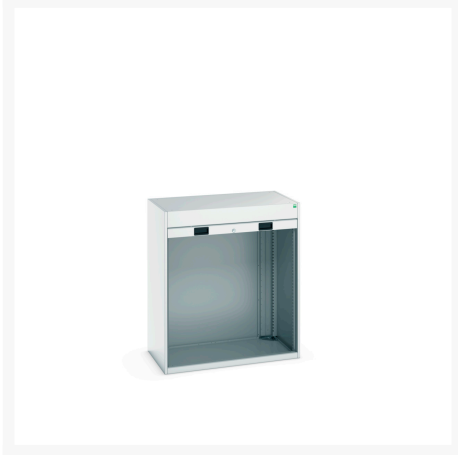

40201003. - cubio cupboard

Short Description

cubio cupboard with roller shutter door
WxDxH: 1050x650x1200mm

Product Images

Additional Information

Door type	Shutter
Width	1050
Depth	650
Height	1200
Customs tariff number	94032080
Product material	Sheet steel
Product surface	Powder coated

Product Options

Colour:	Anthracite grey / Anthracite grey
	Light grey / Anthracite grey
	Light grey / Gentian blue
	Light grey / Light grey
	Light grey / Crimson red