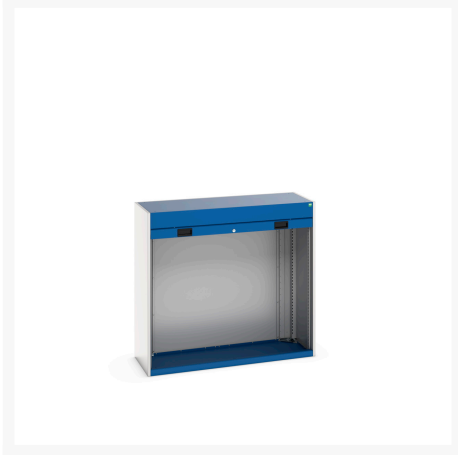

## 40201005. - cubio cupboard

### Short Description

---

cubio cupboard with roller shutter door  
WxDxH: 1300x525x1200mm

## Additional Information

---

Door type	Shutter
Width	1300
Depth	525
Height	1200
Customs tariff number	94032080
Product material	Sheet steel
Product surface	Powder coated

## Product Options

---

Colour:	Anthracite grey
	Light grey / Anthracite grey
	Light grey / Gentian blue
	Light grey / Light grey
	Light grey / Crimson red