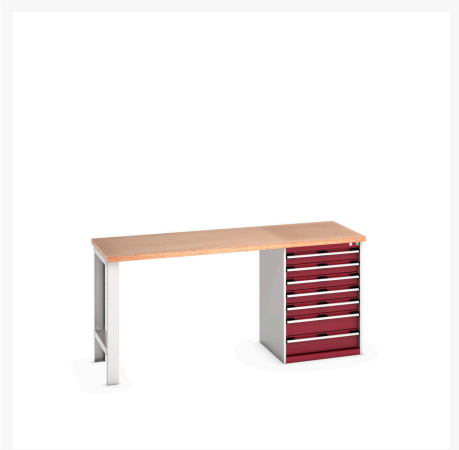

41004121. - cubio pedestal bench (mpx)

Short Description

cubio pedestal bench (mpx) with 7 drawer pedestal cabinet
WxDxH: 2000x750x940mm

Product Images

Additional Information

Drawer load capacity	75 kg
Drawer height 1	100mm
Drawer 1 Internal Dimensions	525mm x 525mm x 80mm
Drawer height 2	100mm
Drawer 2 Internal Dimensions	525mm x 525mm x 80mm
Drawer height 3	100mm
Drawer 3 Internal Dimensions	525mm x 525mm x 80mm
Drawer height 4	100mm
Drawer 4 Internal Dimensions	525mm x 525mm x 80mm
Drawer height 5	100mm
Drawer 5 Internal Dimensions	525mm x 525mm x 80mm
Drawer height 6	150mm
Drawer 6 Internal Dimensions	525mm x 525mm x 130mm
Drawer height 7	150mm
Drawer 7 Internal Dimensions	525mm x 525mm x 130mm
Width	2000
Depth	750
Height	940
Customs tariff number	94032080
Product material	Sheet steel
Product surface	Powder coated

Product Options

Colour: Anthracite grey / Anthracite grey

Light grey / Anthracite grey

Light grey / Gentian blue

Light grey / Light grey

Light grey / Crimson red