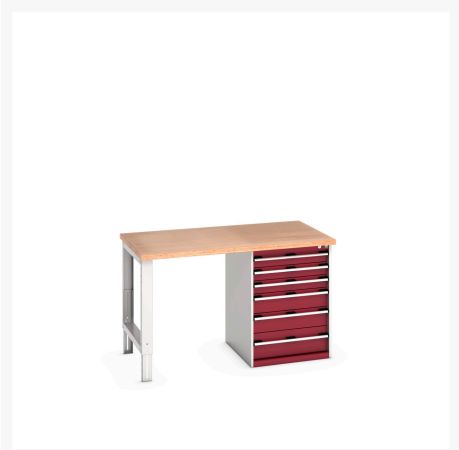

41004117. - cubio pedestal bench (mpx)

Short Description

cubio pedestal bench (mpx) with 6 drawer pedestal cabinet
WxDxH: 1500x900x940mm

Product Images

Additional Information

Drawer load capacity	75 kg
Drawer height 1	100mm
Drawer 1 Internal Dimensions	525mm x 625mm x 80mm
Drawer height 2	100mm
Drawer 2 Internal Dimensions	525mm x 625mm x 80mm
Drawer height 3	100mm
Drawer 3 Internal Dimensions	525mm x 625mm x 80mm
Drawer height 4	150mm
Drawer 4 Internal Dimensions	525mm x 625mm x 130mm
Drawer height 5	150mm
Drawer 5 Internal Dimensions	525mm x 625mm x 130mm
Drawer height 6	200mm
Drawer 6 Internal Dimensions	525mm x 625mm x 180mm
Width	1500
Depth	900
Height	940
Customs tariff number	94032080
Product material	Sheet steel
Product surface	Powder coated

Product Options

Colour: Anthracite grey / Anthracite grey

Light grey / Anthracite grey

Light grey / Gentian blue

Light grey / Light grey

Light grey / Crimson red