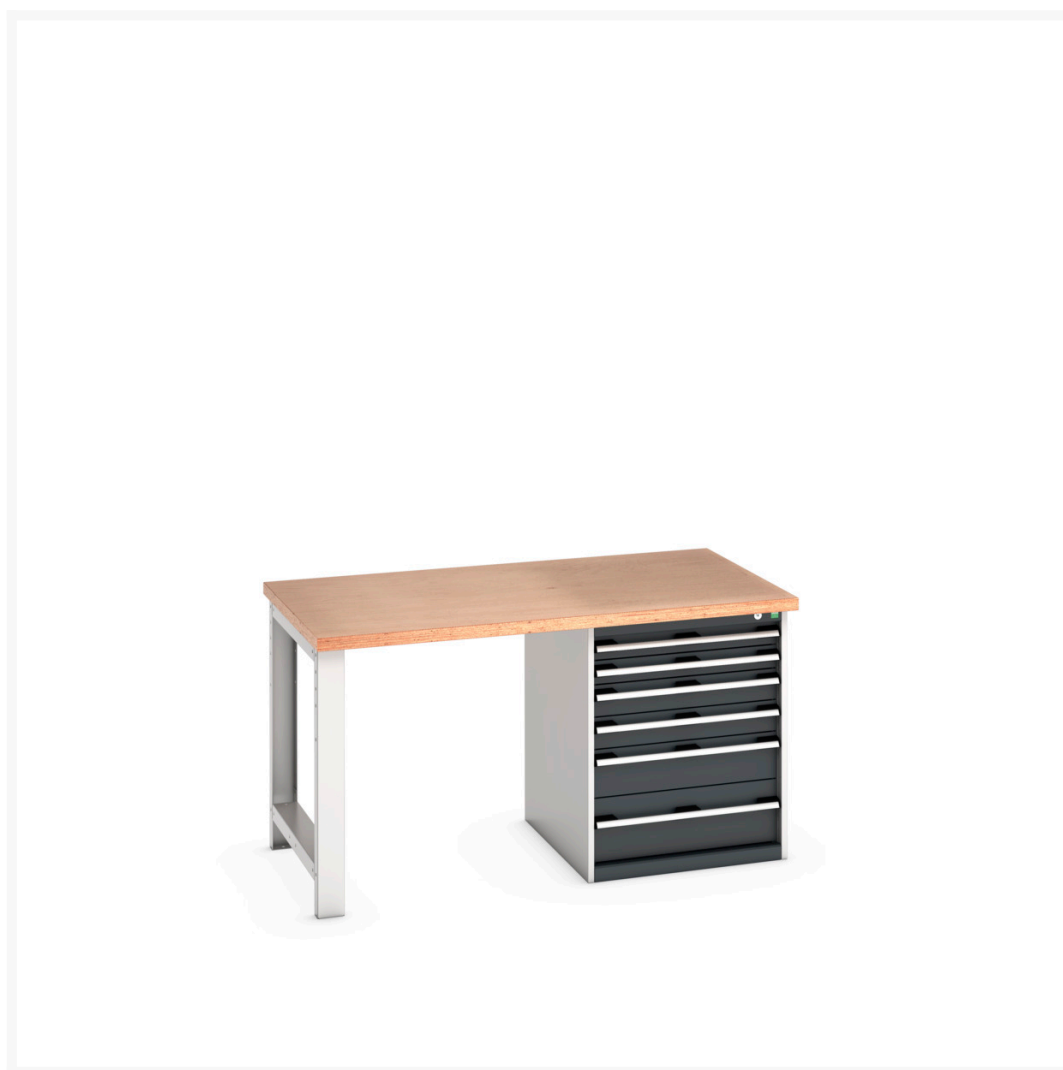

41004113. - cubio pedestal bench (mpx)

Short Description

cubio pedestal bench (mpx) with 6 drawer pedestal cabinet
WxDxH: 1500x900x840mm

Product Images

Additional Information

Drawer load capacity	75 kg
Drawer height 1	75mm
Drawer 1 Internal Dimensions	525mm x 625mm x 55mm
Drawer height 2	75mm
Drawer 2 Internal Dimensions	525mm x 625mm x 55mm
Drawer height 3	100mm
Drawer 3 Internal Dimensions	525mm x 625mm x 80mm
Drawer height 4	100mm
Drawer 4 Internal Dimensions	525mm x 625mm x 80mm
Drawer height 5	150mm
Drawer 5 Internal Dimensions	525mm x 625mm x 130mm
Drawer height 6	200mm
Drawer 6 Internal Dimensions	525mm x 625mm x 180mm
Width	1500
Depth	900
Height	840
Customs tariff number	94032080
Product material	Sheet steel
Product surface	Powder coated

Product Options

Colour: Anthracite grey / Anthracite grey

Light grey / Anthracite grey

Light grey / Gentian blue

Light grey / Light grey

Light grey / Crimson red