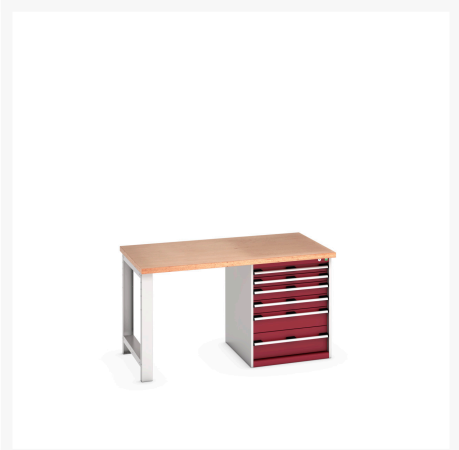

41004113. - cubio pedestal bench (mpx)

Short Description

cubio pedestal bench (mpx) with 6 drawer pedestal cabinet
WxDxH: 1500x900x840mm

Product Images

Additional Information

Drawer load capacity	75 kg
Drawer height 1	75mm
Drawer 1 Internal Dimensions	525mm x 625mm x 55mm
Drawer height 2	75mm
Drawer 2 Internal Dimensions	525mm x 625mm x 55mm
Drawer height 3	100mm
Drawer 3 Internal Dimensions	525mm x 625mm x 80mm
Drawer height 4	100mm
Drawer 4 Internal Dimensions	525mm x 625mm x 80mm
Drawer height 5	150mm
Drawer 5 Internal Dimensions	525mm x 625mm x 130mm
Drawer height 6	200mm
Drawer 6 Internal Dimensions	525mm x 625mm x 180mm
Width	1500
Depth	900
Height	840
Customs tariff number	94032080
Product material	Sheet steel
Product surface	Powder coated

Product Options

Colour: Anthracite grey / Anthracite grey

Light grey / Anthracite grey

Light grey / Gentian blue

Light grey / Light grey

Light grey / Crimson red