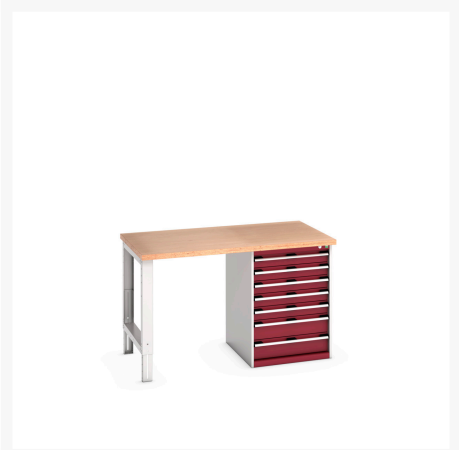

# 41003498. - cubio pedestal bench (mpx)

## Short Description

cubio pedestal bench (mpx) with 7 drawer pedestal cabinet  
WxDxH: 1500x900x940mm

## Additional Information

---

Drawer load capacity	75 kg
Drawer height 1	100mm
Drawer 1 Internal Dimensions	525mm x 625mm x 80mm
Drawer height 2	100mm
Drawer 2 Internal Dimensions	525mm x 625mm x 80mm
Drawer height 3	100mm
Drawer 3 Internal Dimensions	525mm x 625mm x 80mm
Drawer height 4	100mm
Drawer 4 Internal Dimensions	525mm x 625mm x 80mm
Drawer height 5	100mm
Drawer 5 Internal Dimensions	525mm x 625mm x 80mm
Drawer height 6	150mm
Drawer 6 Internal Dimensions	525mm x 625mm x 130mm
Drawer height 7	150mm
Drawer 7 Internal Dimensions	525mm x 625mm x 130mm
Width	1500
Depth	900
Height	940
Customs tariff number	94032080
Product material	Sheet steel
Product surface	Powder coated

## Product Options

---

Colour: Anthracite grey / Anthracite grey

Light grey / Anthracite grey

Light grey / Gentian blue

Light grey / Light grey

Light grey / Crimson red