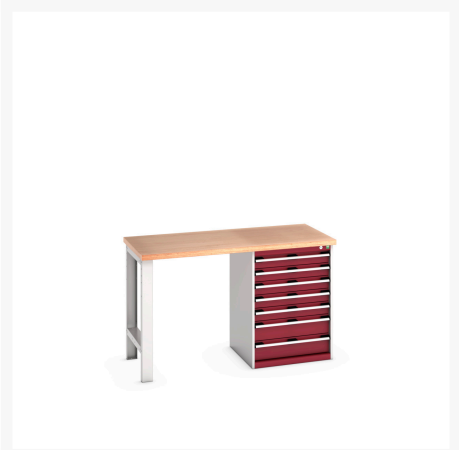

41003496. - cubio pedestal bench (mpx)

Short Description

cubio pedestal bench (mpx) with 7 drawer pedestal cabinet
WxDxH: 1500x750x940mm

Product Images

Additional Information

Drawer load capacity	75 kg
Drawer height 1	100mm
Drawer 1 Internal Dimensions	525mm x 525mm x 80mm
Drawer height 2	100mm
Drawer 2 Internal Dimensions	525mm x 525mm x 80mm
Drawer height 3	100mm
Drawer 3 Internal Dimensions	525mm x 525mm x 80mm
Drawer height 4	100mm
Drawer 4 Internal Dimensions	525mm x 525mm x 80mm
Drawer height 5	100mm
Drawer 5 Internal Dimensions	525mm x 525mm x 80mm
Drawer height 6	150mm
Drawer 6 Internal Dimensions	525mm x 525mm x 130mm
Drawer height 7	150mm
Drawer 7 Internal Dimensions	525mm x 525mm x 130mm
Width	1500
Depth	750
Height	940
Customs tariff number	94032080
Product material	Sheet steel
Product surface	Powder coated

Product Options

Colour: Anthracite grey / Anthracite grey

Light grey / Anthracite grey

Light grey / Gentian blue

Light grey / Light grey

Light grey / Crimson red