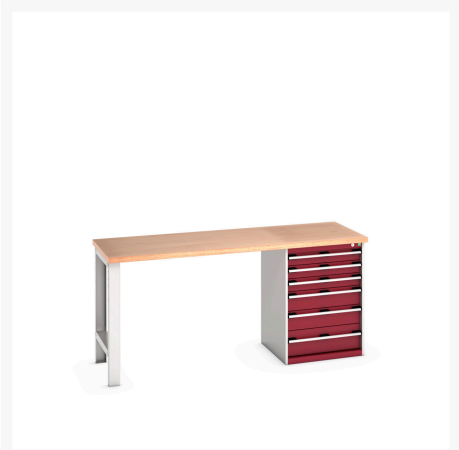

41003494. - cubio pedestal bench (mpx)

Short Description

cubio pedestal bench (mpx) with 6 drawer pedestal cabinet
WxDxH: 2000x750x940mm

Product Images

Additional Information

Drawer load capacity	75 kg
Drawer height 1	75mm
Drawer 1 Internal Dimensions	525mm x 525mm x 55mm
Drawer height 2	75mm
Drawer 2 Internal Dimensions	525mm x 525mm x 55mm
Drawer height 3	75mm
Drawer 3 Internal Dimensions	525mm x 525mm x 55mm
Drawer height 4	125mm
Drawer 4 Internal Dimensions	525mm x 525mm x 105mm
Drawer height 5	125mm
Drawer 5 Internal Dimensions	525mm x 525mm x 105mm
Drawer height 6	175mm
Drawer 6 Internal Dimensions	525mm x 525mm x 155mm
Width	2000
Depth	750
Height	940
Customs tariff number	94032080
Product material	Sheet steel
Product surface	Powder coated

Product Options

Colour: Anthracite grey / Anthracite grey

Light grey / Anthracite grey

Light grey / Gentian blue

Light grey / Light grey

Light grey / Crimson red