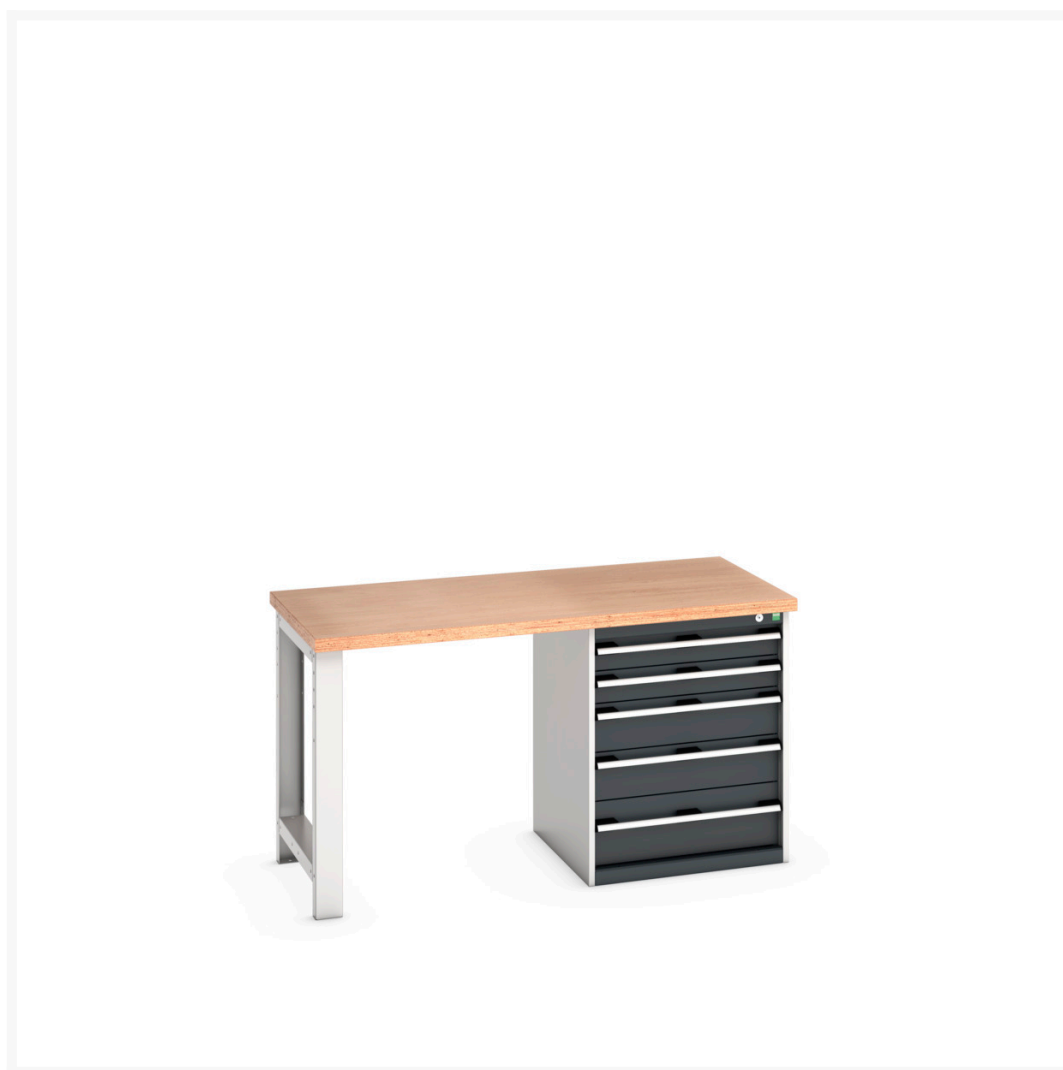

41003133. - cubio pedestal bench (mpx)

Short Description

cubio pedestal bench (mpx) with 5 drawer pedestal cabinet
WxDxH: 1500x750x840mm

Product Images

Additional Information

Drawer load capacity	75 kg
Drawer height 1	100mm
Drawer 1 Internal Dimensions	525mm x 525mm x 80mm
Drawer height 2	100mm
Drawer 2 Internal Dimensions	525mm x 525mm x 80mm
Drawer height 3	150mm
Drawer 3 Internal Dimensions	525mm x 525mm x 130mm
Drawer height 4	150mm
Drawer 4 Internal Dimensions	525mm x 525mm x 130mm
Drawer height 5	200mm
Drawer 5 Internal Dimensions	525mm x 525mm x 180mm
Width	1500
Depth	750
Height	840
Customs tariff number	94032080
Product material	Sheet steel
Product surface	Powder coated

Product Options

Colour:	Anthracite grey / Anthracite grey
	Light grey / Anthracite grey
	Light grey / Gentian blue
	Light grey / Light grey
	Light grey / Crimson red