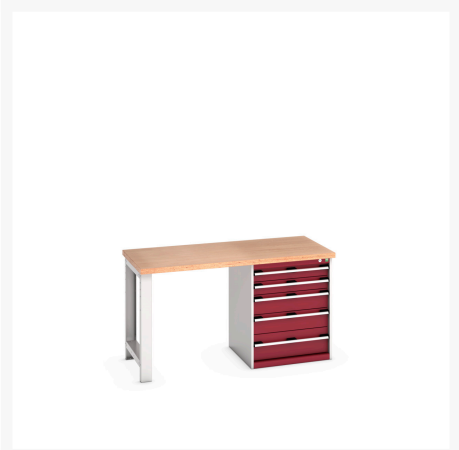

41003133. - cubio pedestal bench (mpx)

Short Description

cubio pedestal bench (mpx) with 5 drawer pedestal cabinet
WxDxH: 1500x750x840mm

Product Images

Additional Information

Drawer load capacity	75 kg
Drawer height 1	100mm
Drawer 1 Internal Dimensions	525mm x 525mm x 80mm
Drawer height 2	100mm
Drawer 2 Internal Dimensions	525mm x 525mm x 80mm
Drawer height 3	150mm
Drawer 3 Internal Dimensions	525mm x 525mm x 130mm
Drawer height 4	150mm
Drawer 4 Internal Dimensions	525mm x 525mm x 130mm
Drawer height 5	200mm
Drawer 5 Internal Dimensions	525mm x 525mm x 180mm
Width	1500
Depth	750
Height	840
Customs tariff number	94032080
Product material	Sheet steel
Product surface	Powder coated

Product Options

Colour:	Anthracite grey / Anthracite grey
	Light grey / Anthracite grey
	Light grey / Gentian blue
	Light grey / Light grey
	Light grey / Crimson red