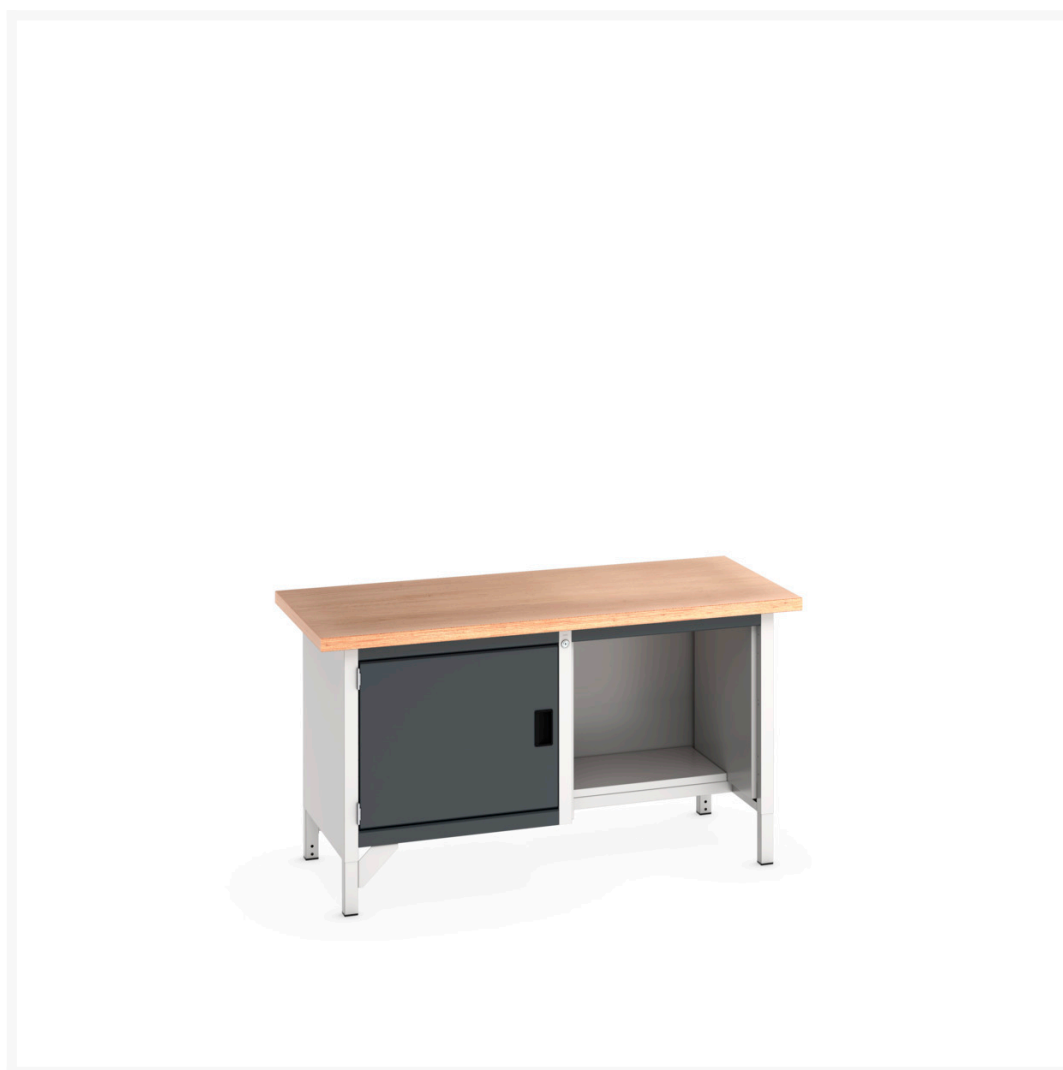

41002034. - cubio storage bench (mpx)

Short Description

cubio storage bench (mpx) full cupboard / half base shelf
WxDxH: 1500x750x840mm

Product Images

Additional Information

Door type	Perfo
Door height 1	500 mm
Width	1500
Depth	750
Height	840
Customs tariff number	94032080
Product material	Sheet steel
Product surface	Powder coated

Product Options

Colour:	Anthracite grey / Anthracite grey
	Light grey / Anthracite grey
	Light grey / Gentian blue
	Light grey / Light grey
	Light grey / Crimson red