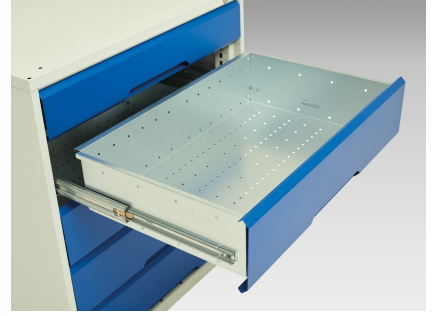

# 16923034. - verso adj. height storage bench (mpx)

## Short Description

verso adj. height storage bench (mpx) with 3 drw cab / mid shlf / 3 drw cab  
WxDxH: 2000x600x830-930mm

## Additional Information

---

Drawer load capacity	75 kg
Drawer height 1	125mm
Drawer 1 Internal Dimensions	405mm x 430mm x 100mm
Drawer height 2	175mm
Drawer 2 Internal Dimensions	405mm x 430mm x 100mm
Drawer height 3	175mm
Drawer 3 Internal Dimensions	405mm x 430mm x 150mm
Drawer height 4	125mm
Drawer 4 Internal Dimensions	405mm x 430mm x 100mm
Drawer height 5	175mm
Drawer 5 Internal Dimensions	405mm x 430mm x 150mm
Drawer height 6	175mm
Drawer 6 Internal Dimensions	405mm x 430mm x 150mm
Door type	Plain
Shelf load capacity	75kg
Width	2000
Depth	600
Height	930
Customs tariff number	94032080
Product material	Sheet steel
Product surface	Powder coated