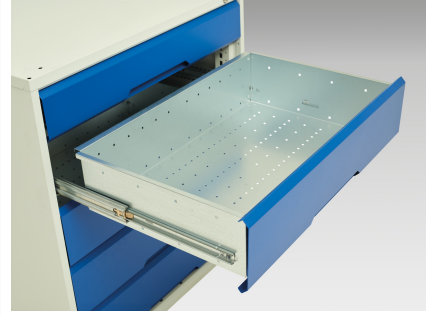

# 16923032. - verso adj. height storage bench (mpx)

## Short Description

verso adj. height storage bench (mpx) with cupboard / 3 drawer cab / cupboard  
WxDxH: 2000x600x830-930mm

## Additional Information

---

|                              |                       |
|------------------------------|-----------------------|
| Drawer load capacity         | 75 kg                 |
| Drawer height 1              | 125mm                 |
| Drawer 1 Internal Dimensions | 680mm x 430mm x 100mm |
| Drawer height 2              | 175mm                 |
| Drawer 2 Internal Dimensions | 680mm x 430mm x 100mm |
| Drawer height 3              | 175mm                 |
| Drawer 3 Internal Dimensions | 680mm x 430mm x 150mm |
| Door type                    | Plain                 |
| Door height 1                | 475 mm                |
| Height adjustment range      | 830-930               |
| Width                        | 2000                  |
| Depth                        | 600                   |
| Height                       | 930                   |
| Customs tariff number        | 94032080              |
| Product material             | Sheet steel           |
| Product surface              | Powder coated         |