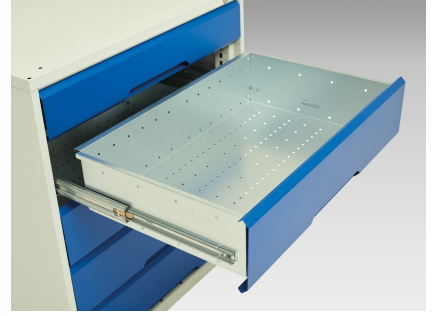

# 16923031. - verso adj. height storage bench (mpx)

## Short Description

verso adj. height storage bench (mpx) with 1 drw-cbd / mid shelf / 1 drw-cbd  
WxDxH: 2000x600x830-930mm

## Additional Information

---

Drawer load capacity	75 kg
Drawer height 1	125mm
Drawer 1 Internal Dimensions	405mm x 430mm x 100mm
Drawer height 2	125mm
Drawer 2 Internal Dimensions	405mm x 430mm x 100mm
Door type	Plain
Shelf load capacity	75kg
Width	2000
Depth	600
Height	930
Customs tariff number	94032080
Product material	Sheet steel
Product surface	Powder coated