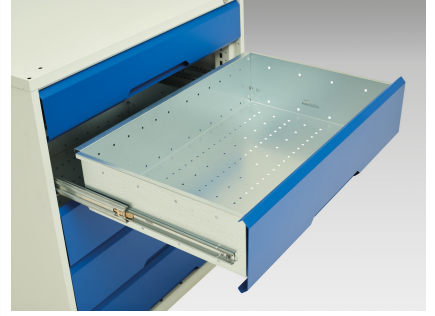

16923022. - verso adj. height storage bench (mpx)

Short Description

verso adj. height storage bench (mpx) with cupboard / 3 drawer cab / cupboard
WxDxH: 1750x600x830-930mm

Product Images

Additional Information

Drawer load capacity	75 kg
Drawer height 1	125mm
Drawer 1 Internal Dimensions	405mm x 430mm x 100mm
Drawer height 2	175mm
Drawer 2 Internal Dimensions	405mm x 430mm x 100mm
Drawer height 3	175mm
Drawer 3 Internal Dimensions	405mm x 430mm x 150mm
Door type	Plain
Door height 1	475 mm
Width	1750
Depth	600
Height	930
Customs tariff number	94032080
Product material	Sheet steel
Product surface	Powder coated

Product Options

Colour:	Light grey / Anthracite grey
	Light grey / Gentian blue
	Light grey / Light grey
	Light grey / Crimson red