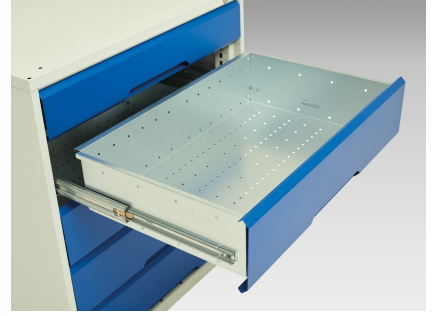

16923021. - verso adj. height storage bench (mpx)

Short Description

verso adj. height storage bench (mpx) with 1 drwr-cbd / mid shelf / 1 drwr-cbd
WxDxH: 1750x600x830-930mm

Product Images

Additional Information

Drawer load capacity	75 kg
Drawer height 1	125mm
Drawer 1 Internal Dimensions	405mm x 430mm x 100mm
Drawer height 2	125mm
Drawer 2 Internal Dimensions	405mm x 430mm x 100mm
Door type	Plain
Shelf load capacity	75kg
Width	1750
Depth	600
Height	930
Customs tariff number	94032080
Product material	Sheet steel
Product surface	Powder coated

Product Options

Colour:	Light grey / Anthracite grey
	Light grey / Gentian blue
	Light grey / Light grey
	Light grey / Crimson red