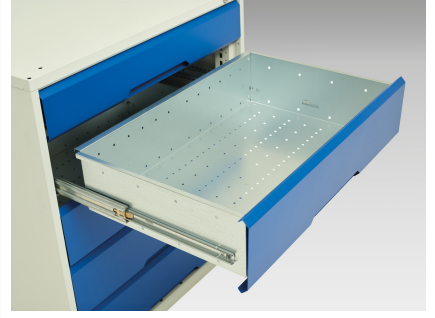

16923020. - verso adj. height storage bench (mpx)

Short Description

verso adj. height storage bench (mpx) with cupboard / mid shelf / 3 drawer cab
WxDxH: 1750x600x830-930mm

Product Images

Additional Information

Drawer load capacity	75 kg
Drawer height 1	125mm
Drawer 1 Internal Dimensions	405mm x 430mm x 100mm
Drawer height 2	175mm
Drawer 2 Internal Dimensions	405mm x 430mm x 100mm
Drawer height 3	175mm
Drawer 3 Internal Dimensions	405mm x 430mm x 150mm
Door type	Plain
Door height 1	475 mm
Shelf load capacity	75kg
Width	1750
Depth	600
Height	930
Customs tariff number	94032080
Product material	Sheet steel
Product surface	Powder coated

Product Options

Colour:	Light grey / Anthracite grey
	Light grey / Gentian blue
	Light grey / Light grey
	Light grey / Crimson red