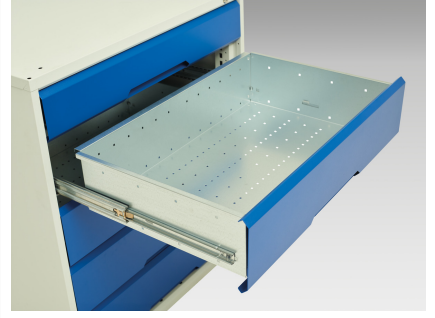

16923013. - verso adj. height storage bench (mpx)

Short Description

verso adj. height storage bench (mpx) with mid shelf / 3 drawer cab
WxDxH: 1500x600x830-930mm

Product Images

Additional Information

Drawer load capacity	75 kg
Drawer height 1	125mm
Drawer 1 Internal Dimensions	680mm x 430mm x 100mm
Drawer height 2	175mm
Drawer 2 Internal Dimensions	680mm x 430mm x 100mm
Drawer height 3	175mm
Drawer 3 Internal Dimensions	680mm x 430mm x 150mm
Door type	Plain
Shelf load capacity	75kg
Height adjustment range	830-930
Width	1500
Depth	600
Height	930
Customs tariff number	94032080
Product material	Sheet steel
Product surface	Powder coated

Product Options

Colour:	Light grey / Anthracite grey
	Light grey / Gentian blue
	Light grey / Light grey
	Light grey / Crimson red