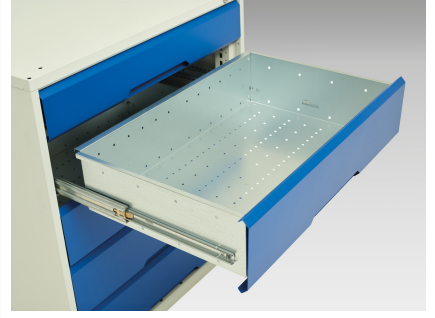

16923012. - verso adj. height storage bench (mpx)

Short Description

verso adj. height storage bench (mpx) with 3 drawer cab / mid shelf
WxDxH: 1500x600x830-930mm

Product Images

Additional Information

Drawer load capacity	75 kg
Drawer height 1	125mm
Drawer 1 Internal Dimensions	405mm x 430mm x 100mm
Drawer height 2	175mm
Drawer 2 Internal Dimensions	405mm x 430mm x 100mm
Drawer height 3	175mm
Drawer 3 Internal Dimensions	405mm x 430mm x 150mm
Door type	Plain
Shelf load capacity	75kg
Height adjustment range	830-930
Width	1500
Depth	600
Height	930
Customs tariff number	94032080
Product material	Sheet steel
Product surface	Powder coated

Product Options

Colour:	Light grey / Anthracite grey
	Light grey / Gentian blue
	Light grey / Light grey
	Light grey / Crimson red