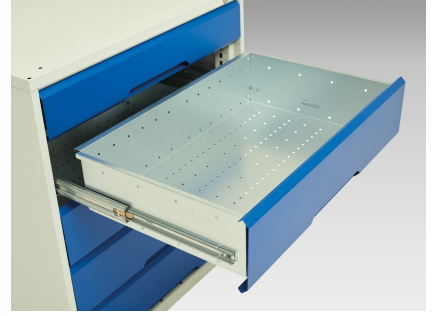

16923003. - verso adj. height storage bench (mpx)

Short Description

verso adj. height storage bench (mpx) with 3 drawer cab / cupboard
WxDxH: 1250x600x830-930mm

Product Images

Additional Information

Drawer load capacity	75 kg
Drawer height 1	125mm
Drawer 1 Internal Dimensions	405mm x 430mm x 100mm
Drawer height 2	175mm
Drawer 2 Internal Dimensions	405mm x 430mm x 100mm
Drawer height 3	175mm
Drawer 3 Internal Dimensions	405mm x 430mm x 150mm
Door type	Plain
Door height 1	475 mm
Width	1250
Depth	600
Height	930
Customs tariff number	94032080
Product material	Sheet steel
Product surface	Powder coated

Product Options

Colour:	Light grey / Anthracite grey
	Light grey / Gentian blue
	Light grey / Light grey
	Light grey / Crimson red