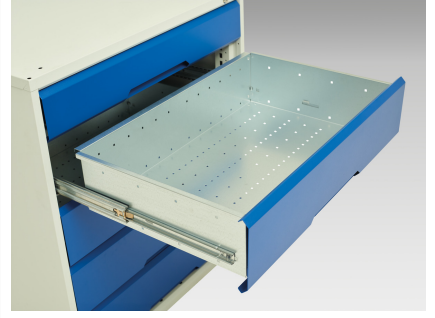

16923001. - verso adj. height storage bench (mpx)

Short Description

verso adj. height storage bench (mpx) with 1 drawer-cbd / 1 drawer-cbd
WxDxH: 1250x600x830-930mm

Product Images

Additional Information

Drawer load capacity	75 kg
Drawer height 1	125mm
Drawer 1 Internal Dimensions	405mm x 430mm x 100mm
Drawer height 2	125mm
Drawer 2 Internal Dimensions	405mm x 430mm x 100mm
Door type	Plain
Width	1250
Depth	600
Height	930
Customs tariff number	94032080
Product material	Sheet steel
Product surface	Powder coated

Product Options

Colour:	Light grey / Anthracite grey
	Light grey / Gentian blue
	Light grey / Light grey
	Light grey / Crimson red