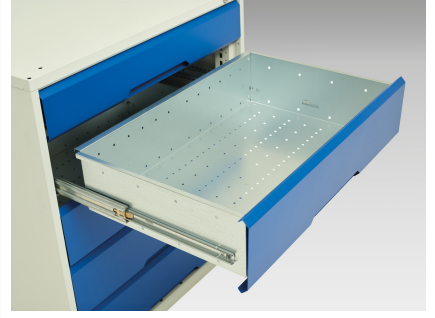

16923000. - verso adj. height storage bench (mpx)

Short Description

verso adj. height storage bench (mpx) with 1 drawer-cbd / mid shelf
WxDxH: 1250x600x830-930mm

Product Images

Additional Information

Drawer load capacity	75 kg
Drawer height 1	125mm
Drawer 1 Internal Dimensions	405mm x 430mm x 100mm
Drawer 2 Internal Dimensions	405mm x 430mm x 100mm
Door type	Plain
Shelf load capacity	75kg
Width	1250
Depth	600
Height	930
Customs tariff number	94032080
Product material	Sheet steel
Product surface	Powder coated

Product Options

Colour:	Light grey / Anthracite grey
	Light grey / Gentian blue
	Light grey / Light grey
	Light grey / Crimson red