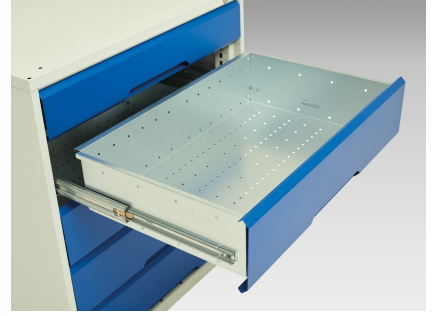

16923000. - verso adj. height storage bench (mpx)

Short Description

verso adj. height storage bench (mpx) with 1 drawer-cbd / mid shelf
WxDxH: 1250x600x830-930mm

Product Images

Additional Information

Drawer load capacity	75 kg
Drawer height 1	125mm
Drawer 1 Internal Dimensions	405mm x 430mm x 100mm
Drawer 2 Internal Dimensions	405mm x 430mm x 100mm
Door type	Plain
Shelf load capacity	75kg
Width	1250
Depth	600
Height	930
Customs tariff number	94032080
Product material	Sheet steel
Product surface	Powder coated

Product Options

Colour:	Light grey / Anthracite grey
	Light grey / Gentian blue
	Light grey / Light grey
	Light grey / Crimson red