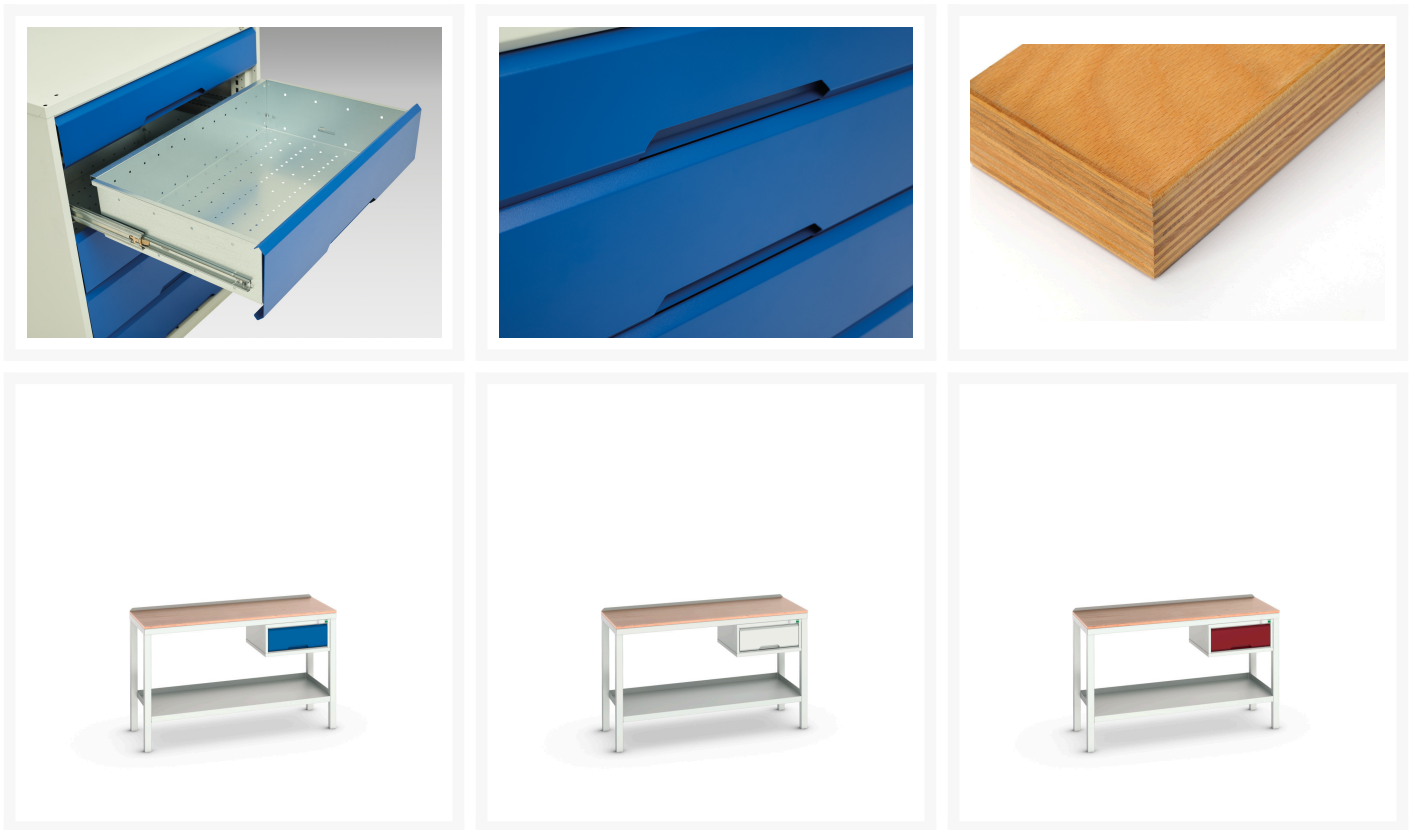

# 16922605. - verso welded bench

## Short Description

verso welded bench with 1 drawer cab & mpx top  
WxDxH: 1500x600x930mm

## Additional Information

Drawer load capacity	75 kg
Drawer height 1	175mm
Drawer 1 Internal Dimensions	405mm x 430mm x 150mm
Drawer 2 Internal Dimensions	405mm x 430mm x 150mm
Width	1500
Depth	600
Height	930
Customs tariff number	94039010
Product material	Sheet steel
Product surface	Powder coated

---

Colour: Light grey / Anthracite grey

Light grey / Gentian blue

Light grey / Light grey

Light grey / Crimson red