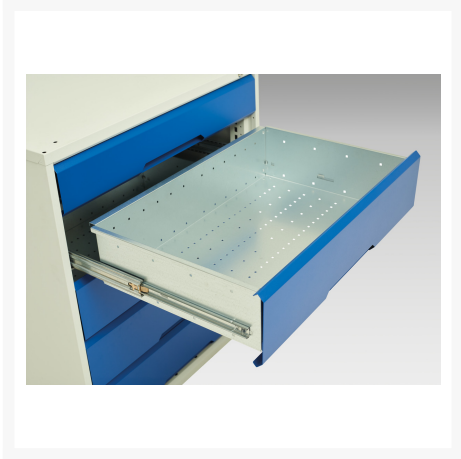

## 16922600. - verso welded bench

### Short Description

---

verso welded bench with 1 drawer cab & steel top  
WxDxH: 1000x600x910mm

## Additional Information

Drawer load capacity	75 kg
Drawer height 1	175mm
Drawer 1 Internal Dimensions	405mm x 430mm x 150mm
Drawer 2 Internal Dimensions	405mm x 430mm x 150mm
Width	1000
Depth	600
Height	910
Customs tariff number	94039010
Product material	Sheet steel
Product surface	Powder coated