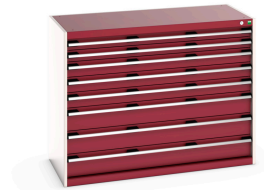

### Short Description

---

cubio drawer cabinet with 8 drawers  
WxDxH: 1300x650x1000mm

## Additional Information

---

Drawer load capacity	75 kg
Drawer height 1	75mm
Drawer 1 Internal Dimensions	1175mm x 525mm x 55mm
Drawer height 2	75mm
Drawer 2 Internal Dimensions	1175mm x 525mm x 55mm
Drawer height 3	100mm
Drawer 3 Internal Dimensions	1175mm x 525mm x 80mm
Drawer height 4	100mm
Drawer 4 Internal Dimensions	1175mm x 525mm x 80mm
Drawer height 5	100mm
Drawer 5 Internal Dimensions	1175mm x 525mm x 80mm
Drawer height 6	150mm
Drawer 6 Internal Dimensions	1175mm x 525mm x 130mm
Drawer height 7	150mm
Drawer 7 Internal Dimensions	1175mm x 525mm x 130mm
Drawer height 8	150mm
Drawer 8 Internal Dimensions	1175mm x 525mm x 130mm
Width	1300
Depth	650
Height	1000
Customs tariff number	94032080
Product material	Sheet steel
Product surface	Powder coated