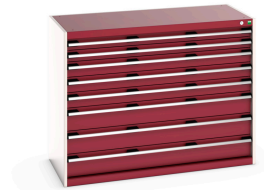

40022153. - cubio drawer cabinet

Short Description

cubio drawer cabinet with 8 drawers
WxDxH: 1300x650x1000mm

Product Images

Additional Information

Drawer load capacity	75 kg
Drawer height 1	75mm
Drawer 1 Internal Dimensions	1175mm x 525mm x 55mm
Drawer height 2	75mm
Drawer 2 Internal Dimensions	1175mm x 525mm x 55mm
Drawer height 3	100mm
Drawer 3 Internal Dimensions	1175mm x 525mm x 80mm
Drawer height 4	100mm
Drawer 4 Internal Dimensions	1175mm x 525mm x 80mm
Drawer height 5	100mm
Drawer 5 Internal Dimensions	1175mm x 525mm x 80mm
Drawer height 6	150mm
Drawer 6 Internal Dimensions	1175mm x 525mm x 130mm
Drawer height 7	150mm
Drawer 7 Internal Dimensions	1175mm x 525mm x 130mm
Drawer height 8	150mm
Drawer 8 Internal Dimensions	1175mm x 525mm x 130mm
Width	1300
Depth	650
Height	1000
Customs tariff number	94032080
Product material	Sheet steel
Product surface	Powder coated

Product Options

Colour: Anthracite grey / Anthracite grey

Light grey / Anthracite grey

Light grey / Gentian blue

Light grey / Light grey

Light grey / Crimson red