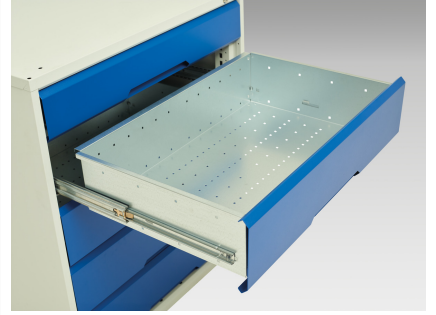

# 16921962. - verso pedestal bench

## Short Description

verso pedestal bench with 2 drawers/cbd 525W cab & lino top  
WxDxH: 2000x600x930mm

## Additional Information

---

Drawer load capacity	75 kg
Drawer height 1	125mm
Drawer 1 Internal Dimensions	405mm x 430mm x 100mm
Drawer height 2	175mm
Drawer 2 Internal Dimensions	405mm x 430mm x 100mm
Door height 1	500 mm
Shelf load capacity	75kg
Width	2000
Depth	600
Height	930
Customs tariff number	94032080
Product material	Sheet steel
Product surface	Powder coated