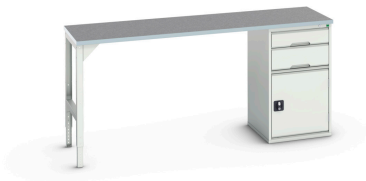

# 16921962. - verso pedestal bench

## Short Description

verso pedestal bench with 2 drawers/cbd 525W cab & lino top  
WxDxH: 2000x600x930mm

## Additional Information

---

Drawer load capacity	75 kg
Drawer height 1	125mm
Drawer 1 Internal Dimensions	405mm x 430mm x 100mm
Drawer height 2	175mm
Drawer 2 Internal Dimensions	405mm x 430mm x 100mm
Door height 1	500 mm
Shelf load capacity	75kg
Width	2000
Depth	600
Height	930
Customs tariff number	94032080
Product material	Sheet steel
Product surface	Powder coated