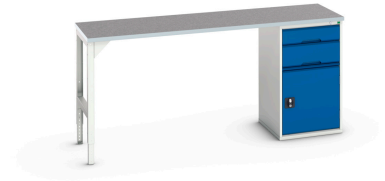

# 16921962. - verso pedestal bench

## Short Description

verso pedestal bench with 2 drawers/cbd 525W cab & lino top  
WxDxH: 2000x600x930mm

## Additional Information

---

Drawer load capacity	75 kg
Drawer height 1	125mm
Drawer 1 Internal Dimensions	405mm x 430mm x 100mm
Drawer height 2	175mm
Drawer 2 Internal Dimensions	405mm x 430mm x 100mm
Door height 1	500 mm
Shelf load capacity	75kg
Width	2000
Depth	600
Height	930
Customs tariff number	94032080
Product material	Sheet steel
Product surface	Powder coated