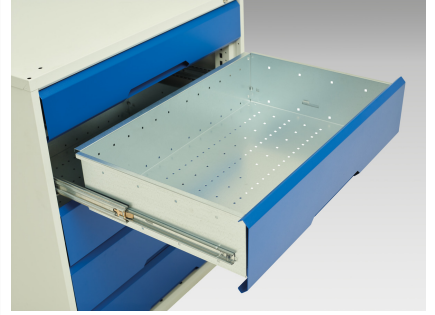

16921960. - verso pedestal bench

Short Description

verso pedestal bench with 5 drawer 525W cab & lino worktop
WxDxH: 2000x600x930mm

Product Images

Additional Information

Drawer load capacity	75 kg
Drawer height 1	125mm
Drawer 1 Internal Dimensions	405mm x 430mm x 100mm
Drawer height 2	175mm
Drawer 2 Internal Dimensions	405mm x 430mm x 100mm
Drawer height 3	175mm
Drawer 3 Internal Dimensions	405mm x 430mm x 150mm
Drawer height 4	175mm
Drawer 4 Internal Dimensions	405mm x 430mm x 150mm
Drawer height 5	175mm
Drawer 5 Internal Dimensions	405mm x 430mm x 150mm
Width	2000
Depth	600
Height	930
Customs tariff number	94032080
Product material	Sheet steel
Product surface	Powder coated

Product Options

Colour:	Light grey / Anthracite grey
	Light grey / Gentian blue
	Light grey / Light grey
	Light grey / Crimson red