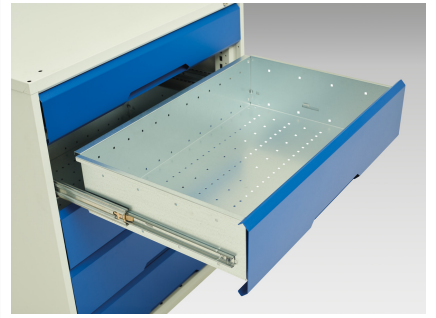

16921960. - verso pedestal bench

Short Description

verso pedestal bench with 5 drawer 525W cab & lino worktop
WxDxH: 2000x600x930mm

Product Images

Additional Information

Drawer load capacity	75 kg
Drawer height 1	125mm
Drawer 1 Internal Dimensions	405mm x 430mm x 100mm
Drawer height 2	175mm
Drawer 2 Internal Dimensions	405mm x 430mm x 100mm
Drawer height 3	175mm
Drawer 3 Internal Dimensions	405mm x 430mm x 150mm
Drawer height 4	175mm
Drawer 4 Internal Dimensions	405mm x 430mm x 150mm
Drawer height 5	175mm
Drawer 5 Internal Dimensions	405mm x 430mm x 150mm
Width	2000
Depth	600
Height	930
Customs tariff number	94032080
Product material	Sheet steel
Product surface	Powder coated

Product Options

Colour:	Light grey / Anthracite grey
	Light grey / Gentian blue
	Light grey / Light grey
	Light grey / Crimson red