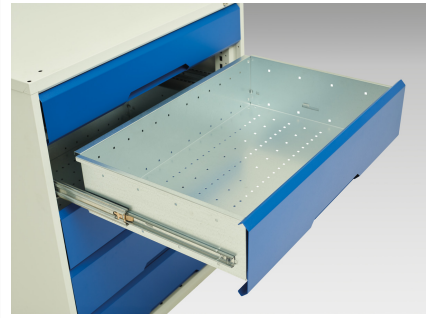

16921955. - verso pedestal bench

Short Description

verso pedestal bench with 2 drawers/cbd 800W cab & mpx top
WxDxH: 2000x600x930mm

Product Images

Additional Information

Drawer load capacity	75 kg
Drawer height 1	125mm
Drawer 1 Internal Dimensions	680mm x 430mm x 100mm
Drawer height 2	175mm
Drawer 2 Internal Dimensions	680mm x 430mm x 100mm
Door height 1	500 mm
Width	2000
Depth	600
Height	930
Customs tariff number	94032080
Product material	Sheet steel
Product surface	Powder coated

Product Options

Colour:	Light grey / Anthracite grey
	Light grey / Gentian blue
	Light grey / Light grey
	Light grey / Crimson red