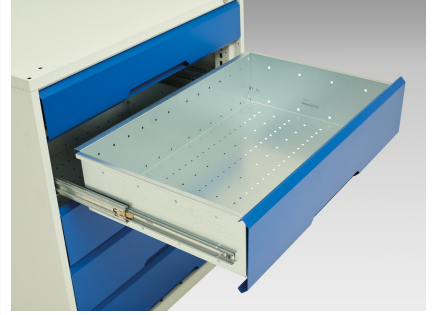

# 16921951. - verso pedestal bench

## Short Description

verso pedestal bench with 7 drawer 525W cab & mpx worktop  
WxDxH: 2000x600x930mm

## Additional Information

---

Drawer load capacity	75 kg
Drawer height 1	100mm
Drawer 1 Internal Dimensions	405mm x 430mm x 75mm
Drawer height 2	100mm
Drawer 2 Internal Dimensions	405mm x 430mm x 75mm
Drawer height 3	100mm
Drawer 3 Internal Dimensions	405mm x 430mm x 75mm
Drawer height 4	100mm
Drawer 4 Internal Dimensions	405mm x 430mm x 75mm
Drawer height 5	125mm
Drawer 5 Internal Dimensions	405mm x 430mm x 100mm
Drawer height 6	125mm
Drawer 6 Internal Dimensions	405mm x 430mm x 100mm
Drawer height 7	175mm
Drawer 7 Internal Dimensions	405mm x 430mm x 150mm
Width	2000
Depth	600
Height	930
Customs tariff number	94032080
Product material	Sheet steel
Product surface	Powder coated