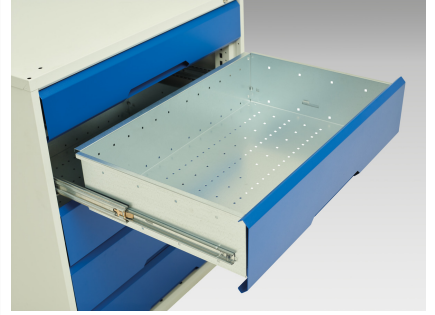

# 16921950. - verso pedestal bench

## Short Description

verso pedestal bench with 5 drawer 525W cab & mpx worktop  
WxDxH: 2000x600x930mm

## Additional Information

---

Drawer load capacity	75 kg
Drawer height 1	125mm
Drawer 1 Internal Dimensions	405mm x 430mm x 100mm
Drawer height 2	175mm
Drawer 2 Internal Dimensions	405mm x 430mm x 100mm
Drawer height 3	175mm
Drawer 3 Internal Dimensions	405mm x 430mm x 150mm
Drawer height 4	175mm
Drawer 4 Internal Dimensions	405mm x 430mm x 150mm
Drawer height 5	175mm
Drawer 5 Internal Dimensions	405mm x 430mm x 150mm
Width	2000
Depth	600
Height	930
Customs tariff number	94032080
Product material	Sheet steel
Product surface	Powder coated