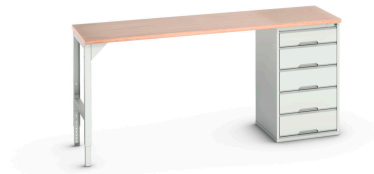

# 16921950. - verso pedestal bench

## Short Description

verso pedestal bench with 5 drawer 525W cab & mpx worktop  
WxDxH: 2000x600x930mm

## Additional Information

---

Drawer load capacity	75 kg
Drawer height 1	125mm
Drawer 1 Internal Dimensions	405mm x 430mm x 100mm
Drawer height 2	175mm
Drawer 2 Internal Dimensions	405mm x 430mm x 100mm
Drawer height 3	175mm
Drawer 3 Internal Dimensions	405mm x 430mm x 150mm
Drawer height 4	175mm
Drawer 4 Internal Dimensions	405mm x 430mm x 150mm
Drawer height 5	175mm
Drawer 5 Internal Dimensions	405mm x 430mm x 150mm
Width	2000
Depth	600
Height	930
Customs tariff number	94032080
Product material	Sheet steel
Product surface	Powder coated

## Product Options

---

Colour:	Light grey / Anthracite grey
	Light grey / Gentian blue
	Light grey / Light grey
	Light grey / Crimson red