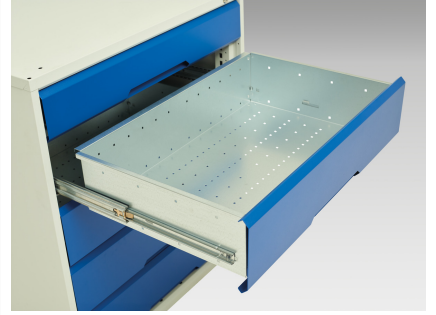

16921915. - verso pedestal bench

Short Description

verso pedestal bench with 2 drawers/cbd 800W cab & lino top
WxDxH: 1500x600x930mm

Product Images

Additional Information

Drawer load capacity	75 kg
Drawer height 1	125mm
Drawer 1 Internal Dimensions	680mm x 430mm x 100mm
Drawer height 2	175mm
Drawer 2 Internal Dimensions	680mm x 430mm x 100mm
Door height 1	500 mm
Width	1500
Depth	600
Height	930
Customs tariff number	94032080
Product material	Sheet steel
Product surface	Powder coated

Product Options

Colour:	Light grey / Anthracite grey
	Light grey / Gentian blue
	Light grey / Light grey
	Light grey / Crimson red