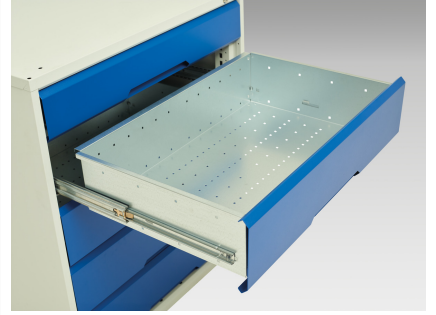

16921912. - verso pedestal bench

Short Description

verso pedestal bench with 2 drawers/cbd 525W cab & lino top
WxDxH: 1500x600x930mm

Product Images

Additional Information

Drawer load capacity	75 kg
Drawer height 1	125mm
Drawer 1 Internal Dimensions	405mm x 430mm x 100mm
Drawer height 2	175mm
Drawer 2 Internal Dimensions	405mm x 430mm x 100mm
Door height 1	500 mm
Shelf load capacity	75kg
Width	1500
Depth	600
Height	930
Customs tariff number	94032080
Product material	Sheet steel
Product surface	Powder coated

Product Options

Colour:	Light grey / Anthracite grey
	Light grey / Gentian blue
	Light grey / Light grey
	Light grey / Crimson red