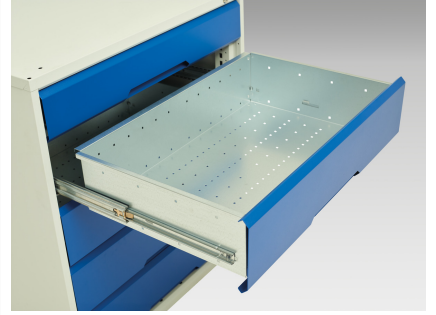

# 16921911. - verso pedestal bench

## Short Description

verso pedestal bench with 7 drawer 525W cab & lino worktop  
WxDxH: 1500x600x930mm

## Additional Information

---

|                              |                       |
|------------------------------|-----------------------|
| Drawer load capacity         | 75 kg                 |
| Drawer height 1              | 100mm                 |
| Drawer 1 Internal Dimensions | 405mm x 430mm x 75mm  |
| Drawer height 2              | 100mm                 |
| Drawer 2 Internal Dimensions | 405mm x 430mm x 75mm  |
| Drawer height 3              | 100mm                 |
| Drawer 3 Internal Dimensions | 405mm x 430mm x 75mm  |
| Drawer height 4              | 100mm                 |
| Drawer 4 Internal Dimensions | 405mm x 430mm x 75mm  |
| Drawer height 5              | 125mm                 |
| Drawer 5 Internal Dimensions | 405mm x 430mm x 100mm |
| Drawer height 6              | 125mm                 |
| Drawer 6 Internal Dimensions | 405mm x 430mm x 100mm |
| Drawer height 7              | 175mm                 |
| Drawer 7 Internal Dimensions | 405mm x 430mm x 150mm |
| Width                        | 1500                  |
| Depth                        | 600                   |
| Height                       | 930                   |
| Customs tariff number        | 94032080              |
| Product material             | Sheet steel           |
| Product surface              | Powder coated         |