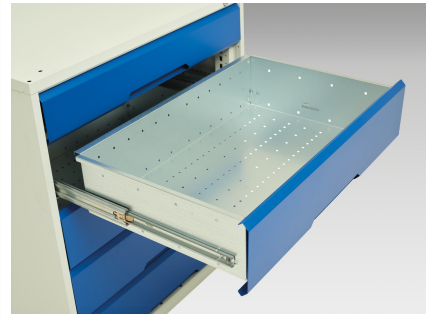

# 16921911. - verso pedestal bench

## Short Description

verso pedestal bench with 7 drawer 525W cab & lino worktop  
WxDxH: 1500x600x930mm

## Additional Information

---

Drawer load capacity	75 kg
Drawer height 1	100mm
Drawer 1 Internal Dimensions	405mm x 430mm x 75mm
Drawer height 2	100mm
Drawer 2 Internal Dimensions	405mm x 430mm x 75mm
Drawer height 3	100mm
Drawer 3 Internal Dimensions	405mm x 430mm x 75mm
Drawer height 4	100mm
Drawer 4 Internal Dimensions	405mm x 430mm x 75mm
Drawer height 5	125mm
Drawer 5 Internal Dimensions	405mm x 430mm x 100mm
Drawer height 6	125mm
Drawer 6 Internal Dimensions	405mm x 430mm x 100mm
Drawer height 7	175mm
Drawer 7 Internal Dimensions	405mm x 430mm x 150mm
Width	1500
Depth	600
Height	930
Customs tariff number	94032080
Product material	Sheet steel
Product surface	Powder coated