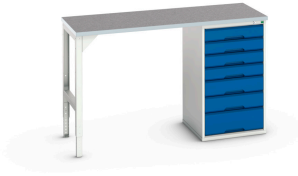

# 16921911. - verso pedestal bench

## Short Description

verso pedestal bench with 7 drawer 525W cab & lino worktop  
WxDxH: 1500x600x930mm

## Additional Information

---

Drawer load capacity	75 kg
Drawer height 1	100mm
Drawer 1 Internal Dimensions	405mm x 430mm x 75mm
Drawer height 2	100mm
Drawer 2 Internal Dimensions	405mm x 430mm x 75mm
Drawer height 3	100mm
Drawer 3 Internal Dimensions	405mm x 430mm x 75mm
Drawer height 4	100mm
Drawer 4 Internal Dimensions	405mm x 430mm x 75mm
Drawer height 5	125mm
Drawer 5 Internal Dimensions	405mm x 430mm x 100mm
Drawer height 6	125mm
Drawer 6 Internal Dimensions	405mm x 430mm x 100mm
Drawer height 7	175mm
Drawer 7 Internal Dimensions	405mm x 430mm x 150mm
Width	1500
Depth	600
Height	930
Customs tariff number	94032080
Product material	Sheet steel
Product surface	Powder coated