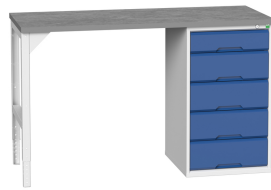

# 16921910. - verso pedestal bench

## Short Description

verso pedestal bench with 5 drawer 525W cab & lino worktop  
WxDxH: 1500x600x930mm

## Additional Information

---

Drawer load capacity	75 kg
Drawer height 1	125mm
Drawer 1 Internal Dimensions	405mm x 430mm x 100mm
Drawer height 2	175mm
Drawer 2 Internal Dimensions	405mm x 430mm x 100mm
Drawer height 3	175mm
Drawer 3 Internal Dimensions	405mm x 430mm x 150mm
Drawer height 4	175mm
Drawer 4 Internal Dimensions	405mm x 430mm x 150mm
Drawer height 5	175mm
Drawer 5 Internal Dimensions	405mm x 430mm x 150mm
Width	1500
Depth	600
Height	930
Customs tariff number	94032080
Product material	Sheet steel
Product surface	Powder coated