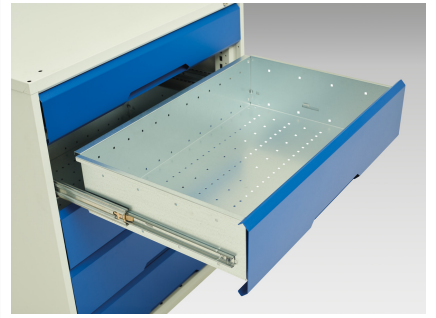

# 16921910. - verso pedestal bench

## Short Description

verso pedestal bench with 5 drawer 525W cab & lino worktop  
WxDxH: 1500x600x930mm

## Additional Information

---

Drawer load capacity	75 kg
Drawer height 1	125mm
Drawer 1 Internal Dimensions	405mm x 430mm x 100mm
Drawer height 2	175mm
Drawer 2 Internal Dimensions	405mm x 430mm x 100mm
Drawer height 3	175mm
Drawer 3 Internal Dimensions	405mm x 430mm x 150mm
Drawer height 4	175mm
Drawer 4 Internal Dimensions	405mm x 430mm x 150mm
Drawer height 5	175mm
Drawer 5 Internal Dimensions	405mm x 430mm x 150mm
Width	1500
Depth	600
Height	930
Customs tariff number	94032080
Product material	Sheet steel
Product surface	Powder coated