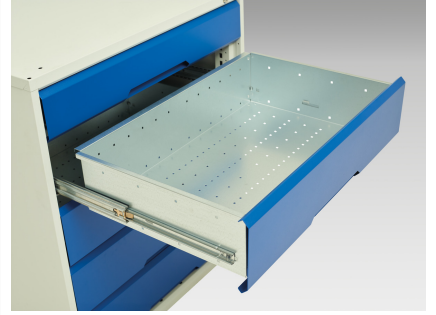

16921905. - verso pedestal bench

Short Description

verso pedestal bench with 2 drawers/cbd 800W cab & mpx top
WxDxH: 1500x600x930mm

Product Images

Additional Information

Drawer load capacity	75 kg
Drawer height 1	125mm
Drawer 1 Internal Dimensions	680mm x 430mm x 100mm
Drawer height 2	175mm
Drawer 2 Internal Dimensions	680mm x 430mm x 100mm
Door height 1	500 mm
Shelf load capacity	75kg
Width	1500
Depth	600
Height	930
Customs tariff number	94032080
Product material	Sheet steel
Product surface	Powder coated

Product Options

Colour:	Light grey / Anthracite grey
	Light grey / Gentian blue
	Light grey / Light grey
	Light grey / Crimson red