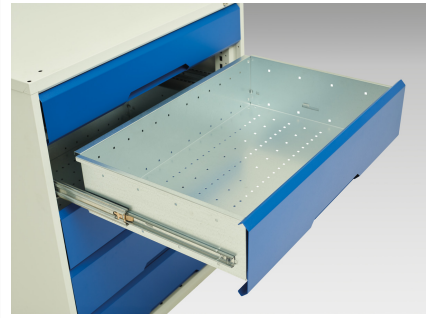

16921902. - verso pedestal bench

Short Description

verso pedestal bench with 2 drawers/cbd 525W cab & mpx top
WxDxH: 1500x600x930mm

Product Images

Additional Information

Drawer load capacity	75 kg
Drawer height 1	125mm
Drawer 1 Internal Dimensions	405mm x 430mm x 100mm
Drawer height 2	175mm
Drawer 2 Internal Dimensions	405mm x 430mm x 100mm
Door height 1	500 mm
Shelf load capacity	75kg
Width	1500
Depth	600
Height	930
Customs tariff number	94032080
Product material	Sheet steel
Product surface	Powder coated

Product Options

Colour:	Light grey / Anthracite grey
	Light grey / Gentian blue
	Light grey / Light grey
	Light grey / Crimson red