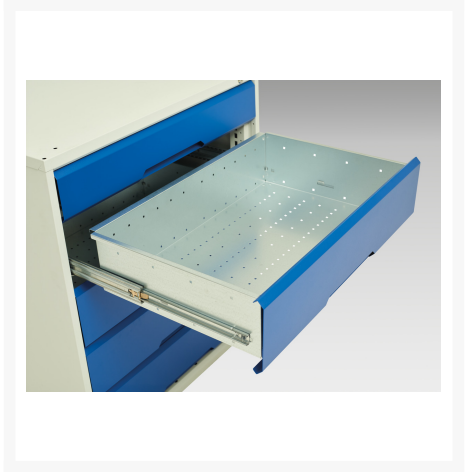

16921601. - verso adj. height workstand

Short Description

verso adj. height workstand with 1 drawer cabinet & lino top
WxDxH: 700x600x780-930mm

Product Images

Additional Information

Drawer load capacity	75 kg
Drawer height 1	175mm
Drawer 1 Internal Dimensions	405mm x 430mm x 150mm
Drawer 2 Internal Dimensions	405mm x 430mm x 150mm
Width	700
Depth	600
Height	930
Customs tariff number	94032080
Product material	Sheet steel
Product surface	Powder coated

Product Options

Colour: Light grey / Anthracite grey

Light grey / Gentian blue

Light grey / Light grey

Light grey / Crimson red