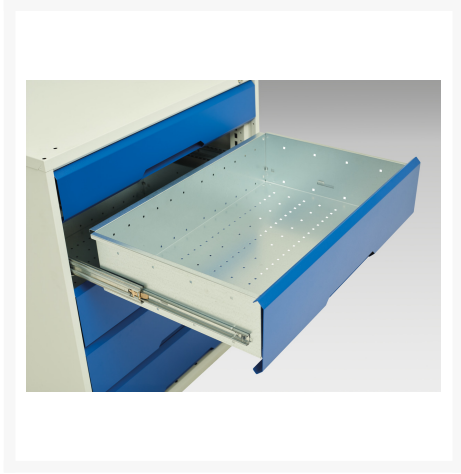

# 16921600. - verso adj. height workstand

## Short Description

verso adj. height workstand with 1 drawer cabinet & multiplex top  
WxDxH: 700x600x780-930mm

## Additional Information

---

Drawer load capacity	75 kg
Drawer height 1	175mm
Drawer 1 Internal Dimensions	405mm x 430mm x 150mm
Drawer 2 Internal Dimensions	405mm x 430mm x 150mm
Width	700
Depth	600
Height	930
Customs tariff number	94032080
Product material	Sheet steel
Product surface	Powder coated

## Product Options

---

Colour: Light grey / Anthracite grey

Light grey / Gentian blue

Light grey / Light grey

Light grey / Crimson red