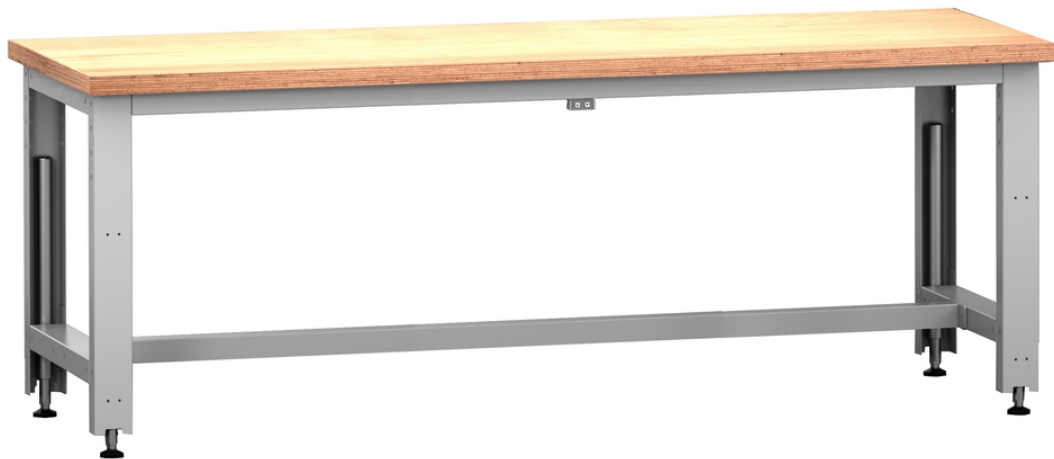

41003582.16 - cubio stepless adjustable height bench

Short Description

cubio stepless adjustable height bench electric, with multiplex worktop
WxDxH: 2000x750x840-1140mm cubio stepless adjustable height bench

Product Images

Additional Information

Height adjustment range	840-1.140
Width	2000
Depth	750
Height	1140
Customs tariff number	94032080
Product material	Sheet steel