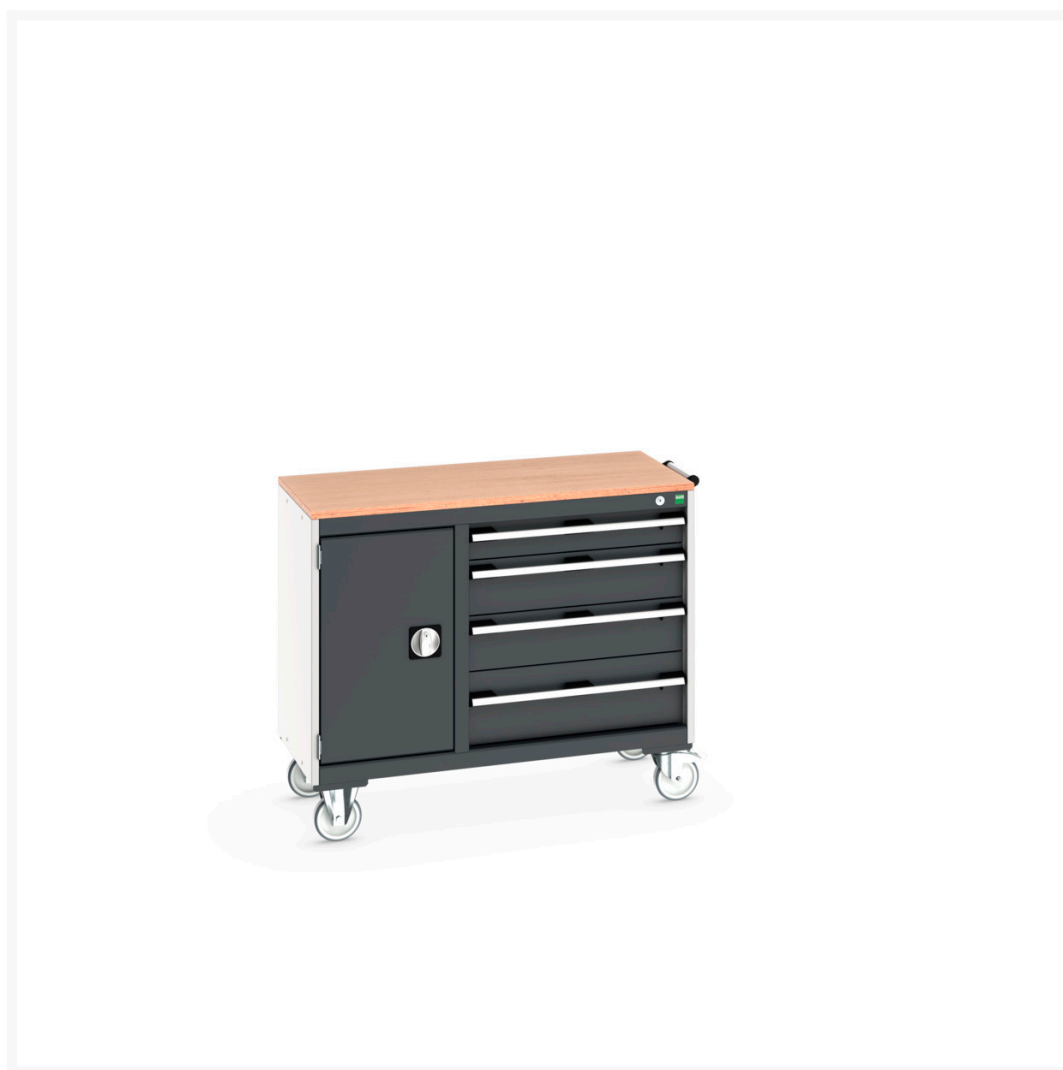

41006010. - cubio mobile cabinet 40/60 (mpx)

Short Description

---

cubio mobile cabinet 40/60 (mpx) cupboard / 4 drawer
WxDxH: 1050x525x890mm

Product Images