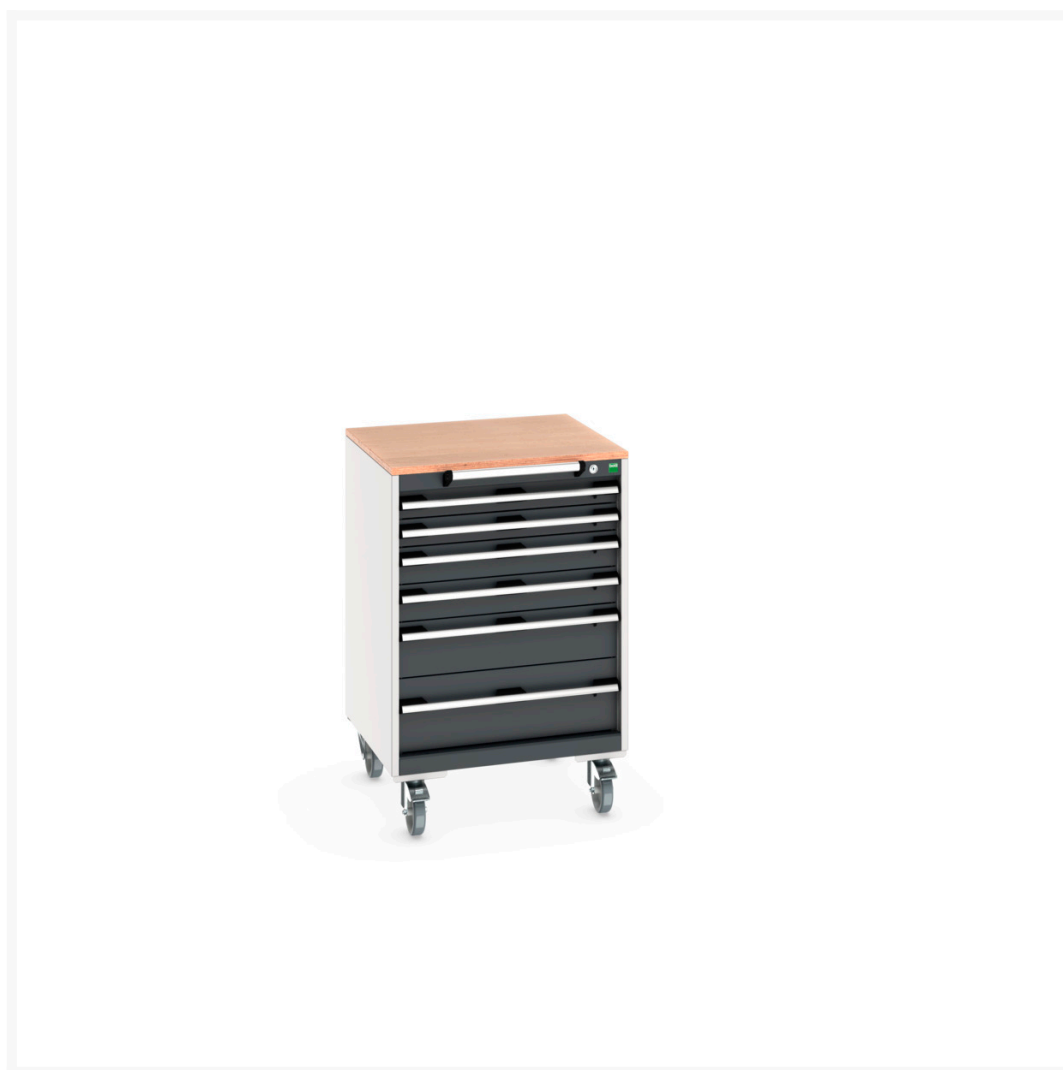

# 40402151. - cubio mobile cabinet

## Short Description

cubio mobile cabinet with 6 drawers & multiplex worktop  
WxDxH: 650x650x990mm

## Additional Information

---

Drawer load capacity	50 kg
Drawer height 1	75mm
Drawer 1 Internal Dimensions	525mm x 525mm x 55mm
Drawer height 2	75mm
Drawer 2 Internal Dimensions	525mm x 525mm x 55mm
Drawer height 3	100mm
Drawer 3 Internal Dimensions	525mm x 525mm x 80mm
Drawer height 4	100mm
Drawer 4 Internal Dimensions	525mm x 525mm x 80mm
Drawer height 5	150mm
Drawer 5 Internal Dimensions	525mm x 525mm x 130mm
Drawer height 6	200mm
Drawer 6 Internal Dimensions	525mm x 525mm x 180mm
Width	650
Depth	650
Height	990
Customs tariff number	94032080
Product material	Sheet steel
Product surface	Powder coated

## Product Options

---

Colour: Anthracite grey / Anthracite grey

Light grey / Anthracite grey

Light grey / Gentian blue

Light grey / Light grey

Light grey / Crimson red