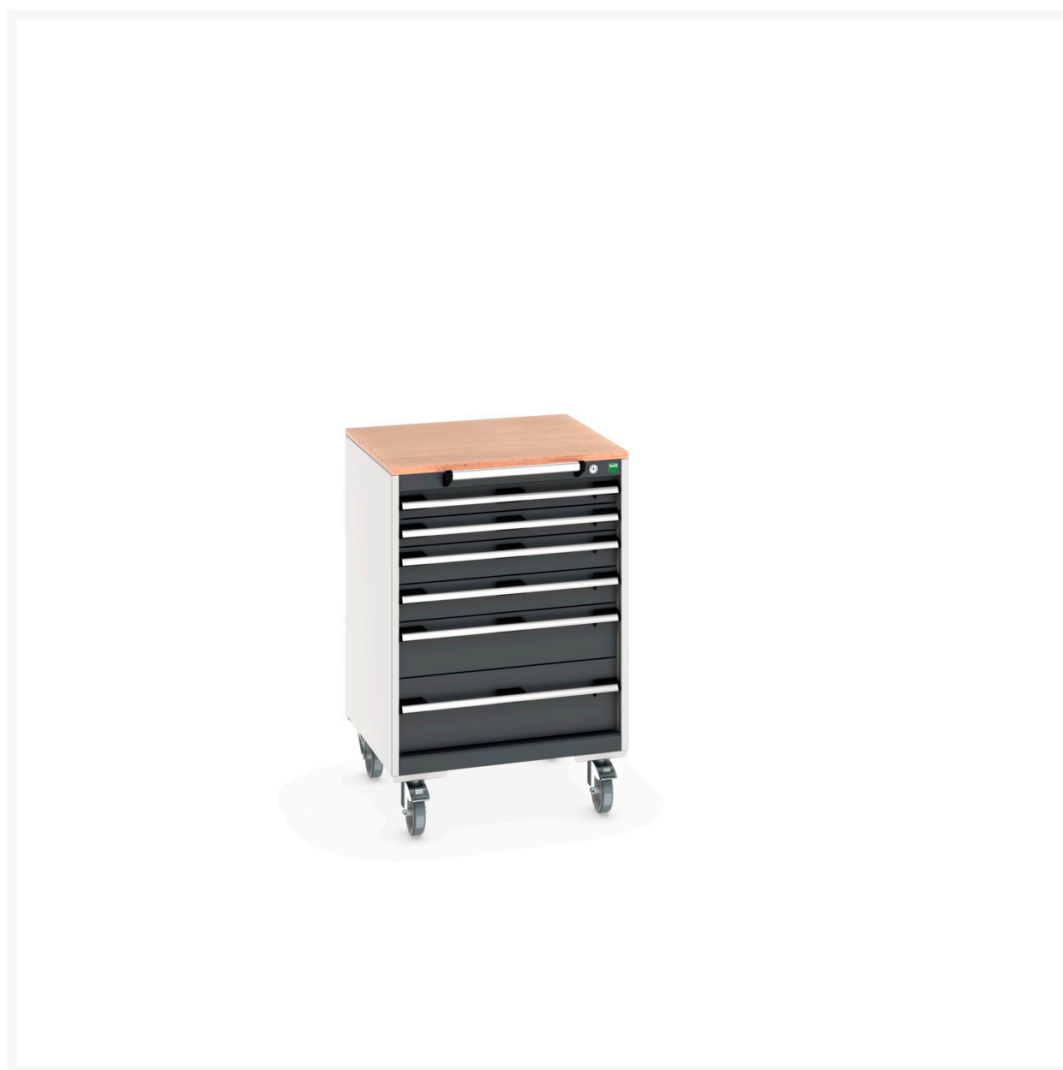

40402151. - cubio mobile cabinet

Short Description

cubio mobile cabinet with 6 drawers & multiplex worktop
WxDxH: 650x650x990mm

Product Images

Additional Information

Drawer load capacity	50 kg
Drawer height 1	75mm
Drawer 1 Internal Dimensions	525mm x 525mm x 55mm
Drawer height 2	75mm
Drawer 2 Internal Dimensions	525mm x 525mm x 55mm
Drawer height 3	100mm
Drawer 3 Internal Dimensions	525mm x 525mm x 80mm
Drawer height 4	100mm
Drawer 4 Internal Dimensions	525mm x 525mm x 80mm
Drawer height 5	150mm
Drawer 5 Internal Dimensions	525mm x 525mm x 130mm
Drawer height 6	200mm
Drawer 6 Internal Dimensions	525mm x 525mm x 180mm
Width	650
Depth	650
Height	990
Customs tariff number	94032080
Product material	Sheet steel
Product surface	Powder coated

Product Options

Colour: Anthracite grey / Anthracite grey

Light grey / Anthracite grey

Light grey / Gentian blue

Light grey / Light grey

Light grey / Crimson red