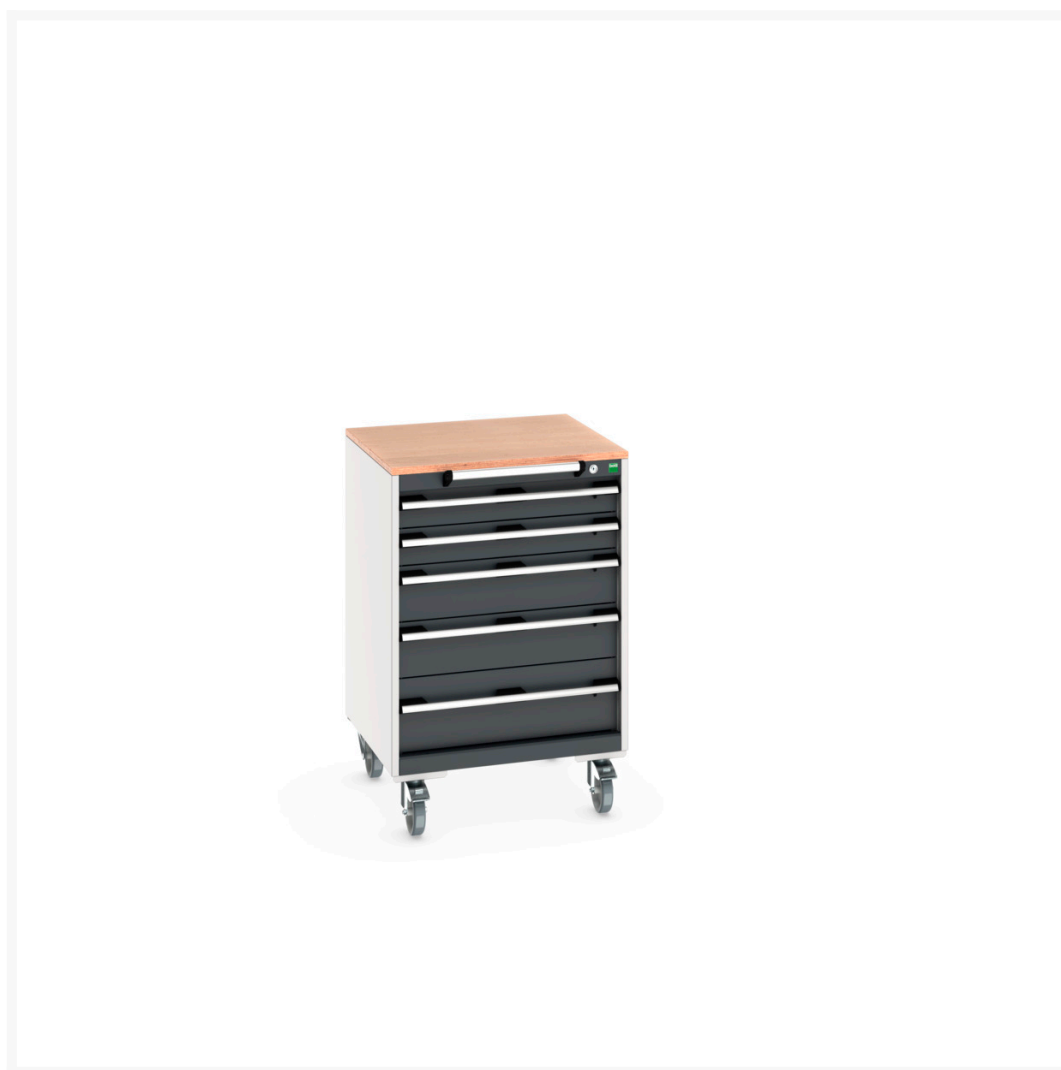

40402149. - cubio mobile cabinet

Short Description

cubio mobile cabinet with 5 drawers & multiplex worktop
WxDxH: 650x650x990mm

Product Images

Additional Information

Drawer load capacity	50 kg
Drawer height 1	125mm
Drawer 1 Internal Dimensions	525mm x 525mm x 105mm
Drawer height 2	125mm
Drawer 2 Internal Dimensions	525mm x 525mm x 105mm
Drawer height 3	175mm
Drawer 3 Internal Dimensions	525mm x 525mm x 155mm
Drawer height 4	175mm
Drawer 4 Internal Dimensions	525mm x 525mm x 155mm
Drawer height 5	200mm
Drawer 5 Internal Dimensions	525mm x 525mm x 180mm
Width	650
Depth	650
Height	990
Customs tariff number	94032080
Product material	Sheet steel
Product surface	Powder coated

Product Options

Colour:	Anthracite grey / Anthracite grey
	Light grey / Anthracite grey
	Light grey / Gentian blue
	Light grey / Light grey
	Light grey / Crimson red