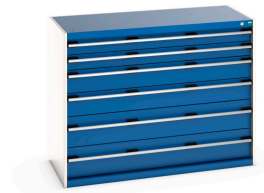

40022123. - cubio drawer cabinet

Short Description

cubio drawer cabinet with 6 drawers
WxDxH: 1300x650x1000mm

Product Images

Additional Information

Drawer load capacity	75 kg
Drawer height 1	100mm
Drawer 1 Internal Dimensions	1175mm x 525mm x 80mm
Drawer height 2	100mm
Drawer 2 Internal Dimensions	1175mm x 525mm x 80mm
Drawer height 3	150mm
Drawer 3 Internal Dimensions	1175mm x 525mm x 130mm
Drawer height 4	150mm
Drawer 4 Internal Dimensions	1175mm x 525mm x 130mm
Drawer height 5	200mm
Drawer 5 Internal Dimensions	1175mm x 525mm x 180mm
Drawer height 6	200mm
Drawer 6 Internal Dimensions	1175mm x 525mm x 180mm
Width	1300
Depth	650
Height	1000
Customs tariff number	94032080
Product material	Sheet steel
Product surface	Powder coated

Product Options

Colour: Anthracite grey / Anthracite grey

Light grey / Anthracite grey

Light grey / Gentian blue

Light grey / Light grey

Light grey / Crimson red