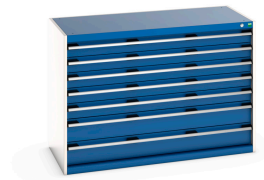

40022117. - cubio drawer cabinet

Short Description

cubio drawer cabinet with 7 drawers
WxDxH: 1300x650x900mm

Product Images

Additional Information

Drawer load capacity	75 kg
Drawer height 1	100mm
Drawer 1 Internal Dimensions	1175mm x 525mm x 80mm
Drawer height 2	100mm
Drawer 2 Internal Dimensions	1175mm x 525mm x 80mm
Drawer height 3	100mm
Drawer 3 Internal Dimensions	1175mm x 525mm x 80mm
Drawer height 4	100mm
Drawer 4 Internal Dimensions	1175mm x 525mm x 80mm
Drawer height 5	100mm
Drawer 5 Internal Dimensions	1175mm x 525mm x 80mm
Drawer height 6	150mm
Drawer 6 Internal Dimensions	1175mm x 525mm x 130mm
Drawer height 7	150mm
Drawer 7 Internal Dimensions	1175mm x 525mm x 130mm
Width	1300
Depth	650
Height	900
Customs tariff number	94032080
Product material	Sheet steel
Product surface	Powder coated

Product Options

Colour: Anthracite grey / Anthracite grey

Light grey / Anthracite grey

Light grey / Gentian blue

Light grey / Light grey

Light grey / Crimson red