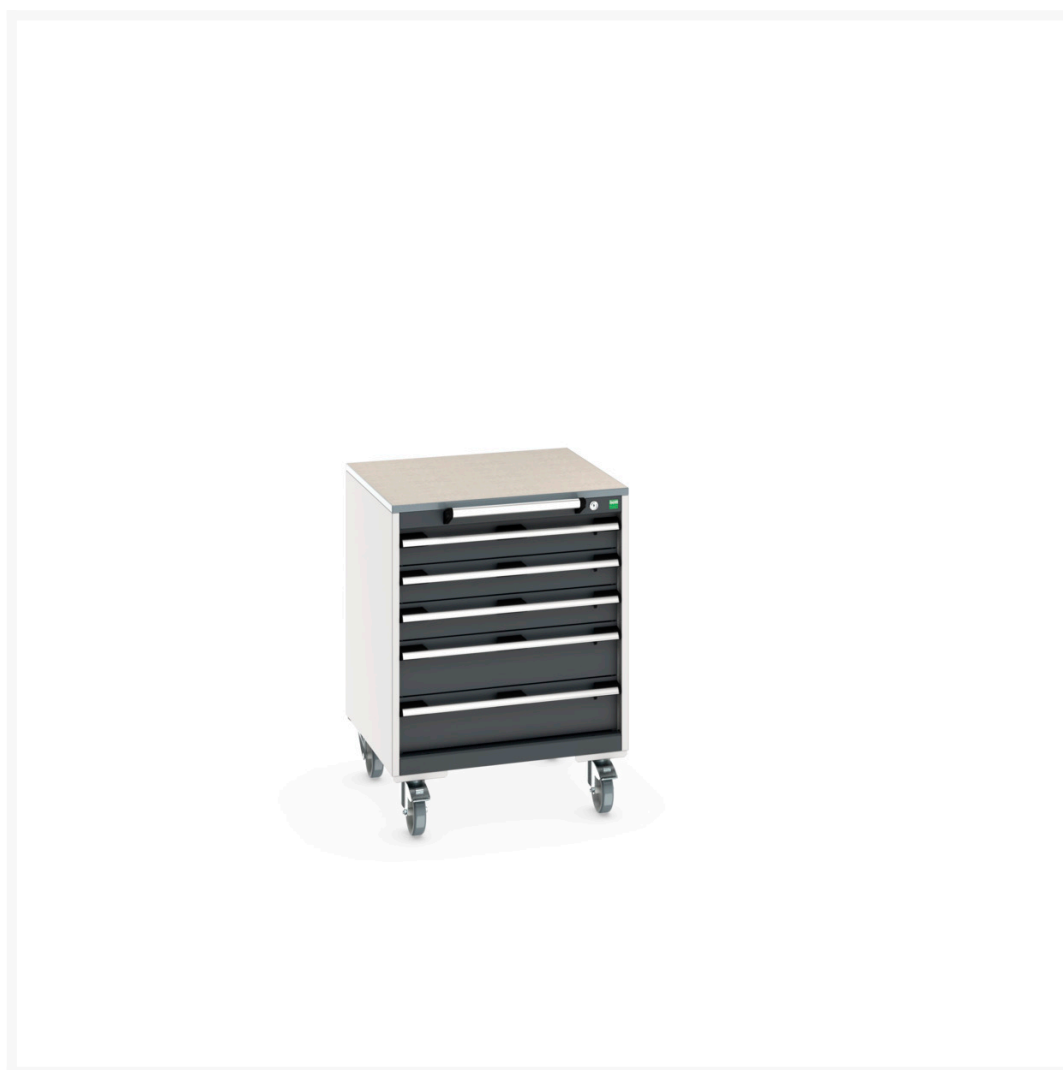

40402148. - cubio mobile cabinet

Short Description

cubio mobile cabinet with 5 drawers & lino worktop
WxDxH: 650x650x890mm

Product Images

Additional Information

Drawer load capacity	50 kg
Drawer height 1	125mm
Drawer 1 Internal Dimensions	525mm x 525mm x 105mm
Drawer height 2	125mm
Drawer 2 Internal Dimensions	525mm x 525mm x 105mm
Drawer height 3	125mm
Drawer 3 Internal Dimensions	525mm x 525mm x 105mm
Drawer height 4	175mm
Drawer 4 Internal Dimensions	525mm x 525mm x 155mm
Drawer height 5	175mm
Drawer 5 Internal Dimensions	525mm x 525mm x 155mm
Width	650
Depth	650
Height	890
Customs tariff number	94032080
Product material	Sheet steel
Product surface	Powder coated

Product Options

Colour:	Anthracite grey / Anthracite grey
	Light grey / Anthracite grey
	Light grey / Gentian blue
	Light grey / Light grey
	Light grey / Crimson red